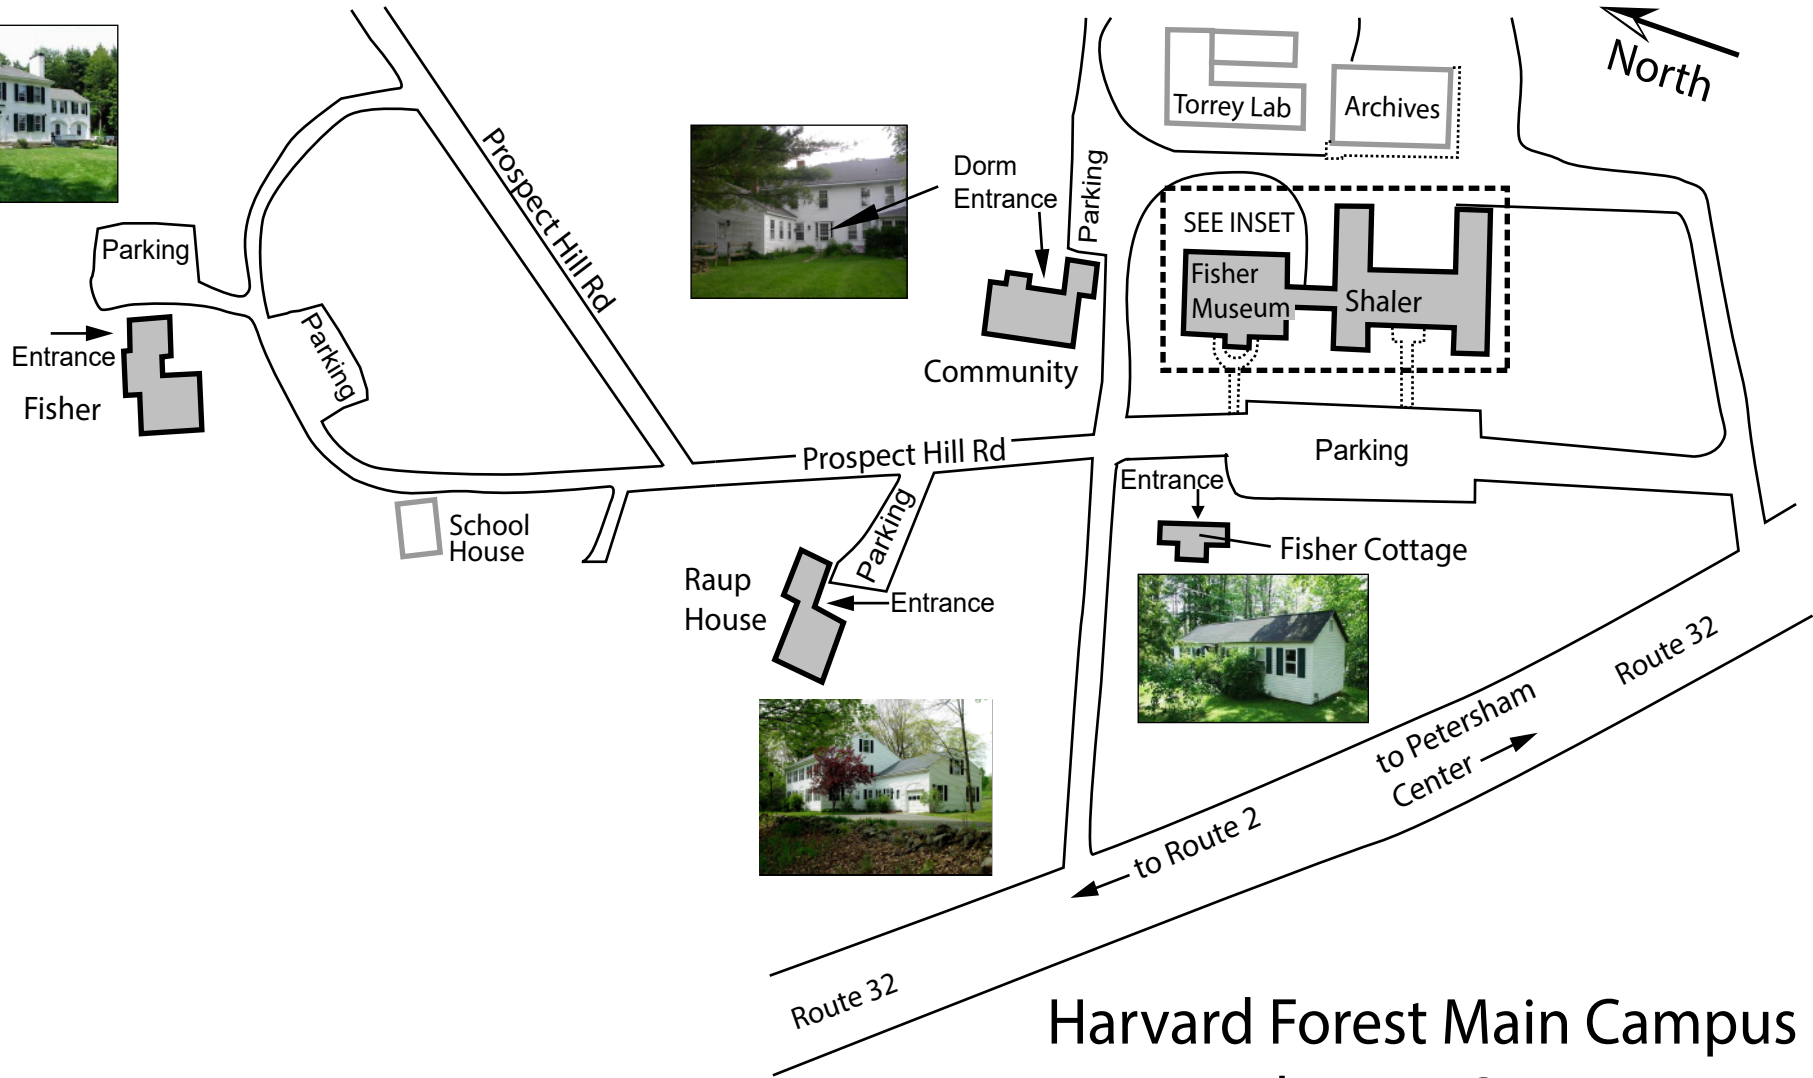

□ Recycling Shed & Garbage

Harvard Forest Main Campus 324 North Main St.