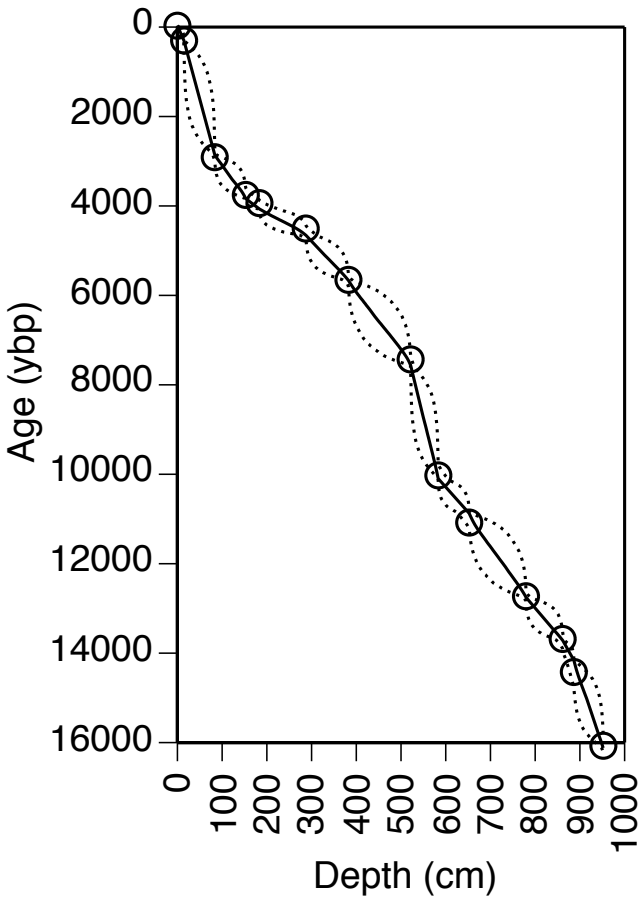

Winneconnet Pond
Norton, MA

- oak-hickory-chestnut
- oak
- white pine
- spruce-jack pine