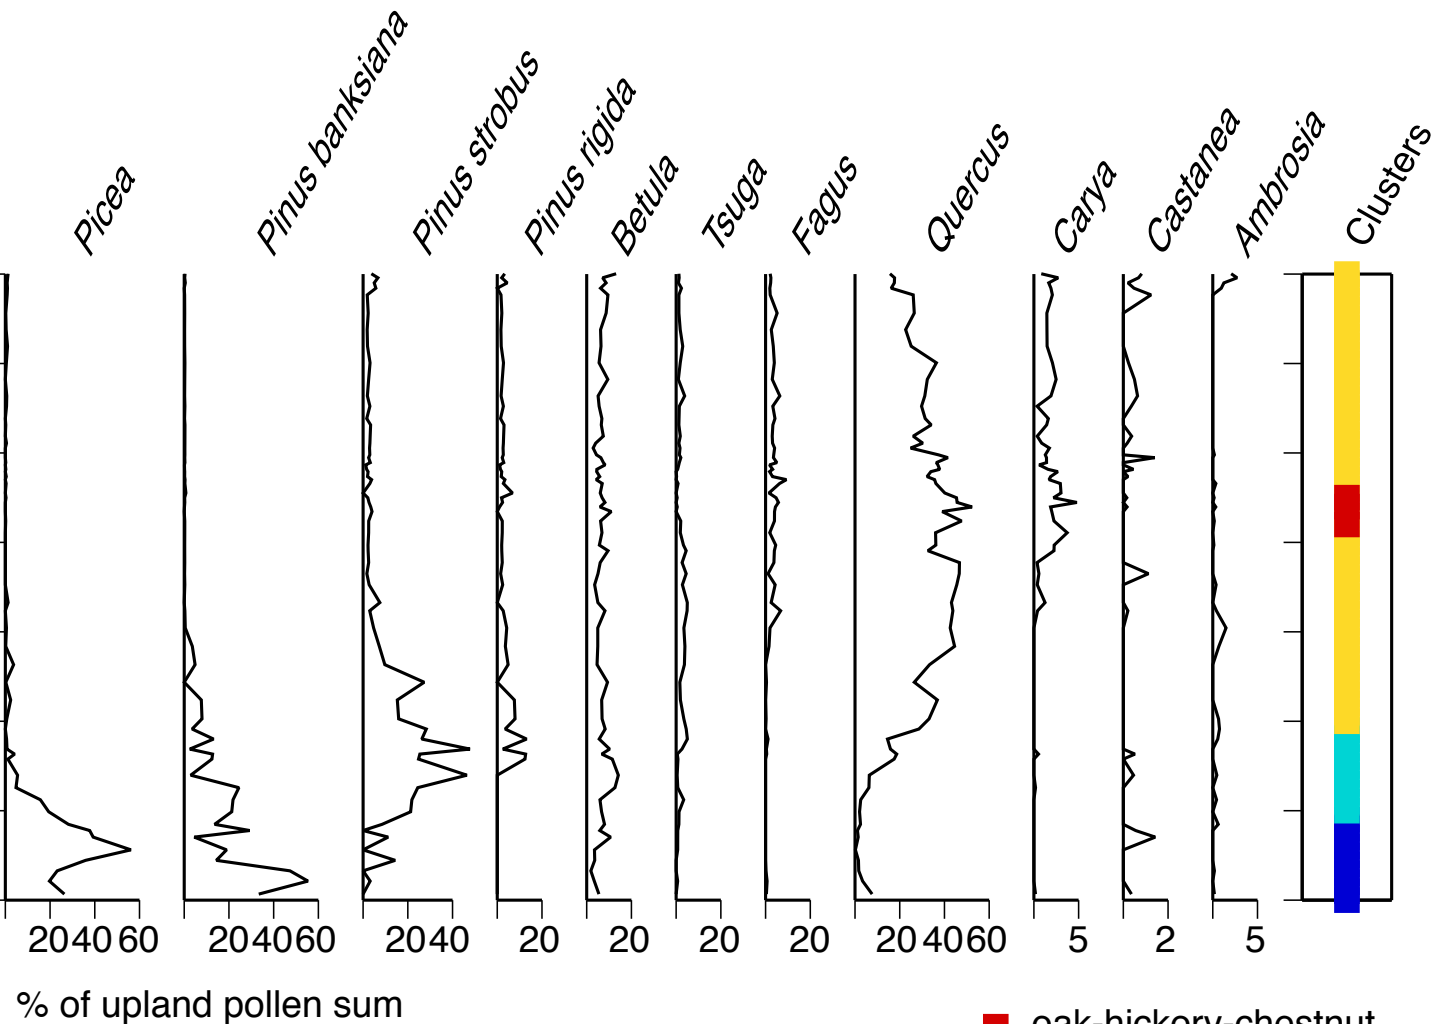

Winneconnet Pond
Norton, MA

- oak-hickory-chestnut
- oak
- white pine
- spruce-jack pine