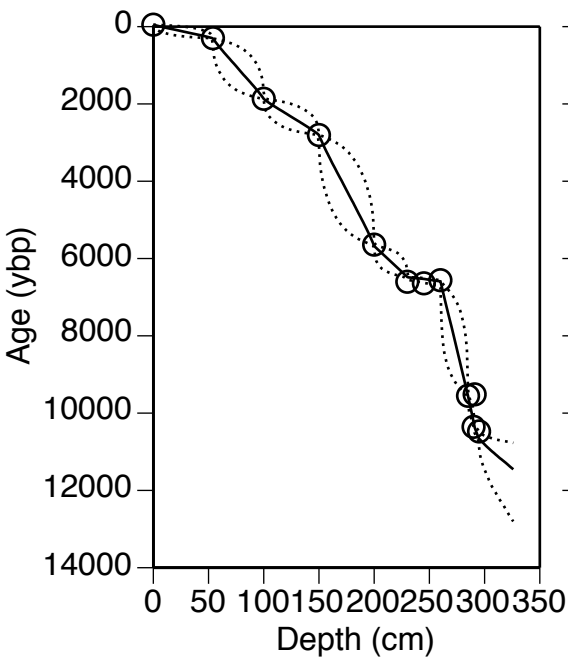

Sears Pond  
Long Island, NY

- oak-pitch pine
- oak-hickory-chestnut
- oak
- white pine