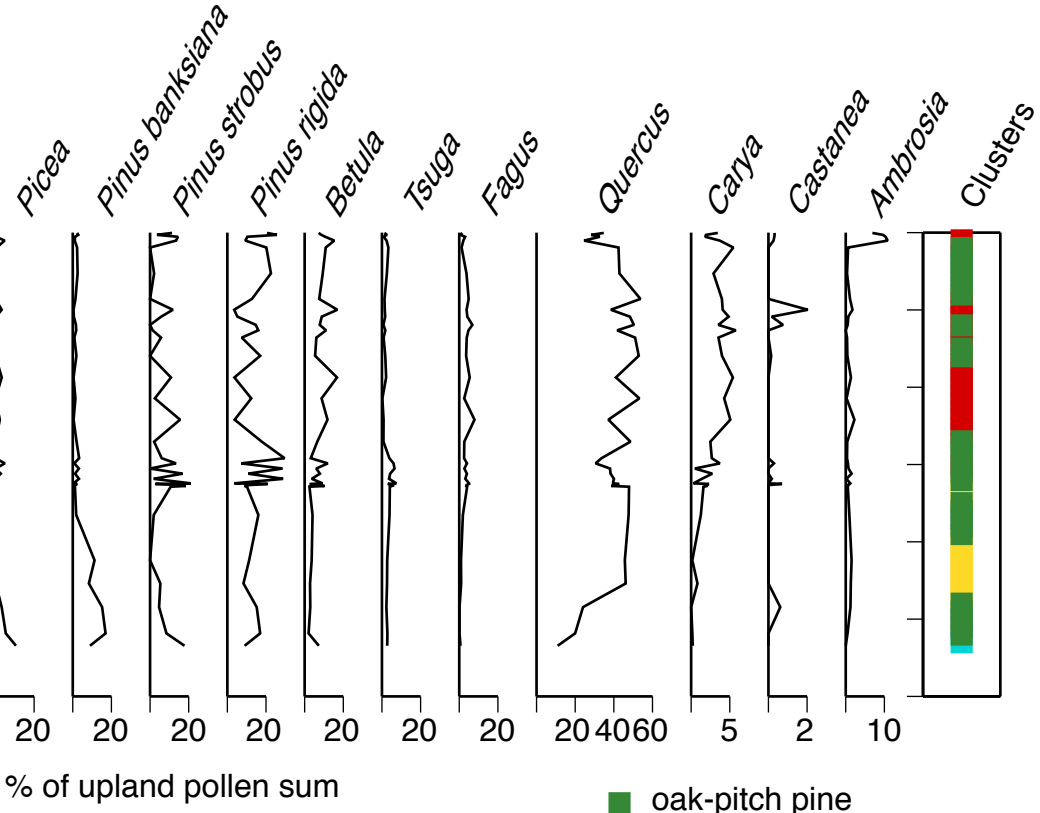

Sears Pond  
Long Island, NY

- oak-pitch pine
- oak-hickory-chestnut
- oak
- white pine