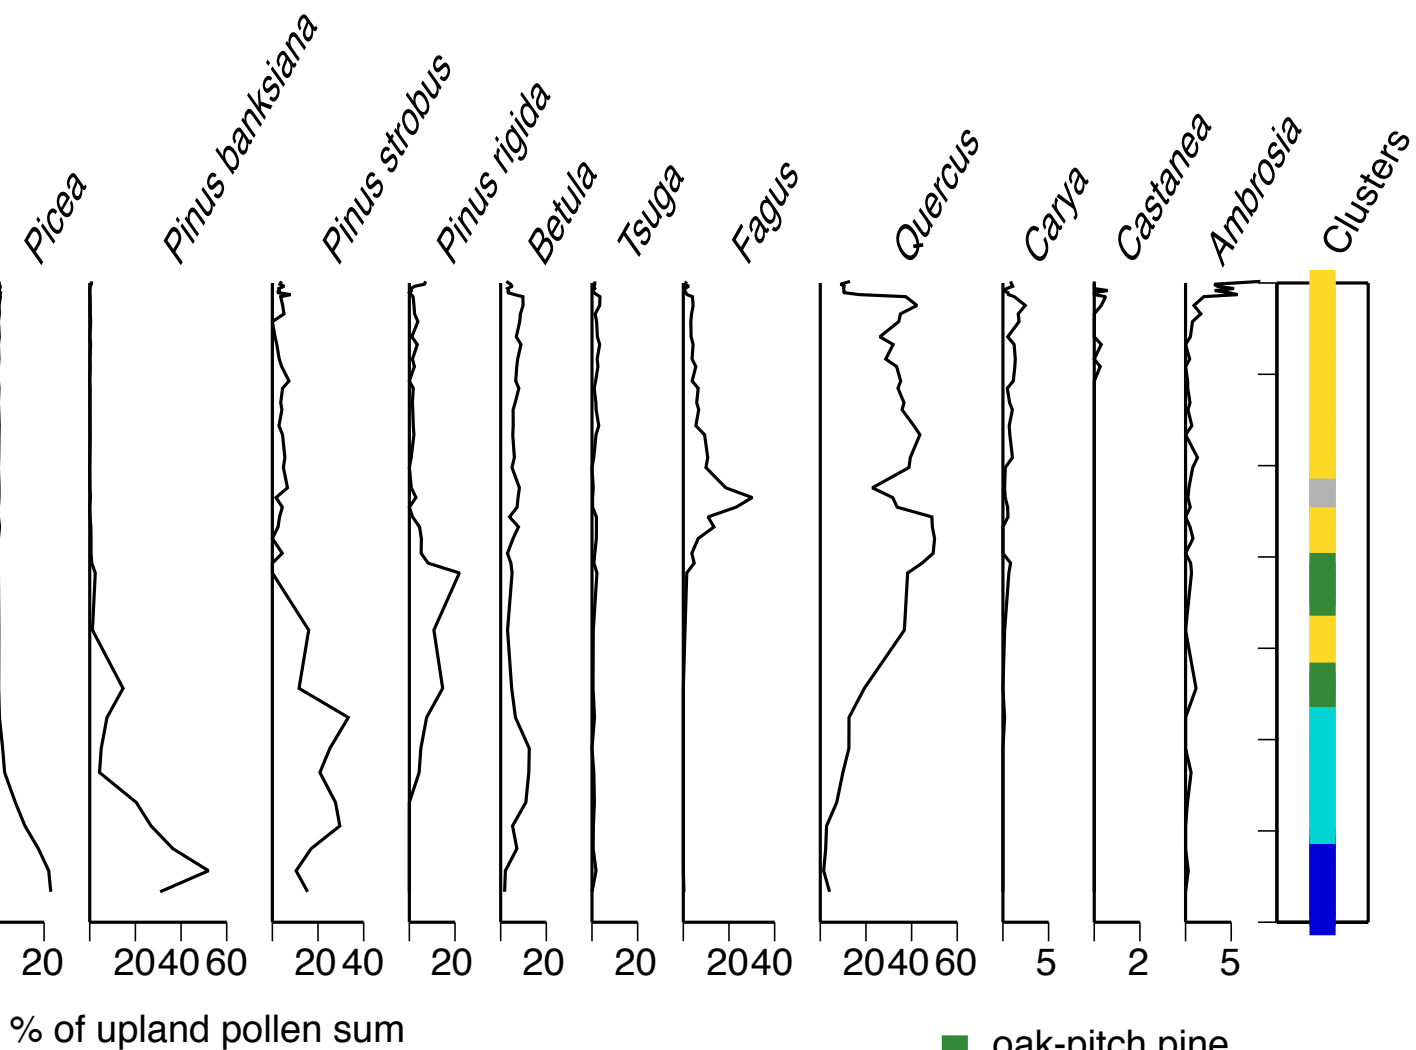

No Bottom Pond
Nantucket, MA

- oak-pitch pine
- oak
- oak-beech
- white pine
- spruce-jack pine