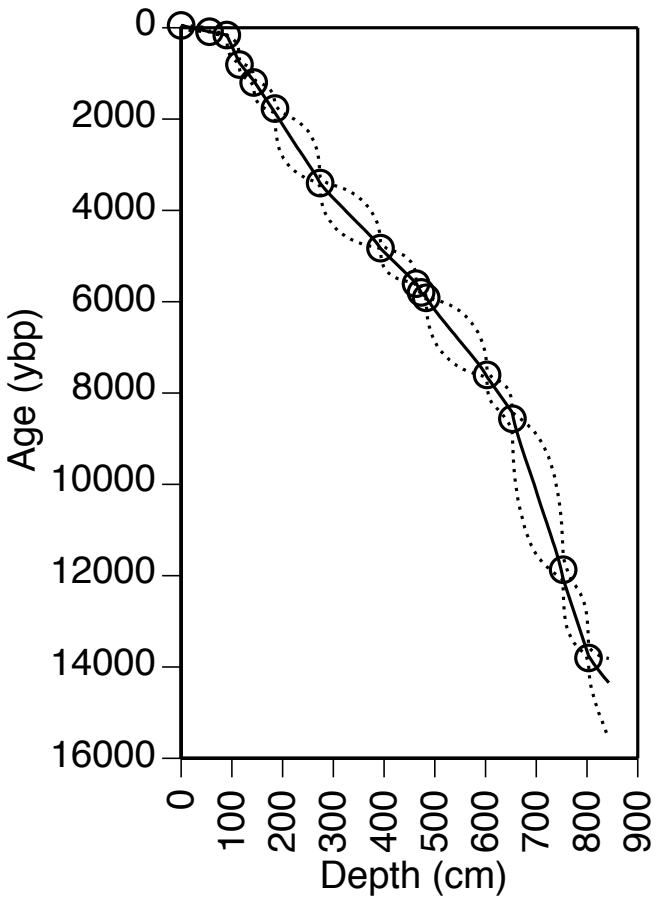

Knob Hill Pond
Marshfield, VT

- hemlock-birch-beech
- white pine
- spruce-jack pine