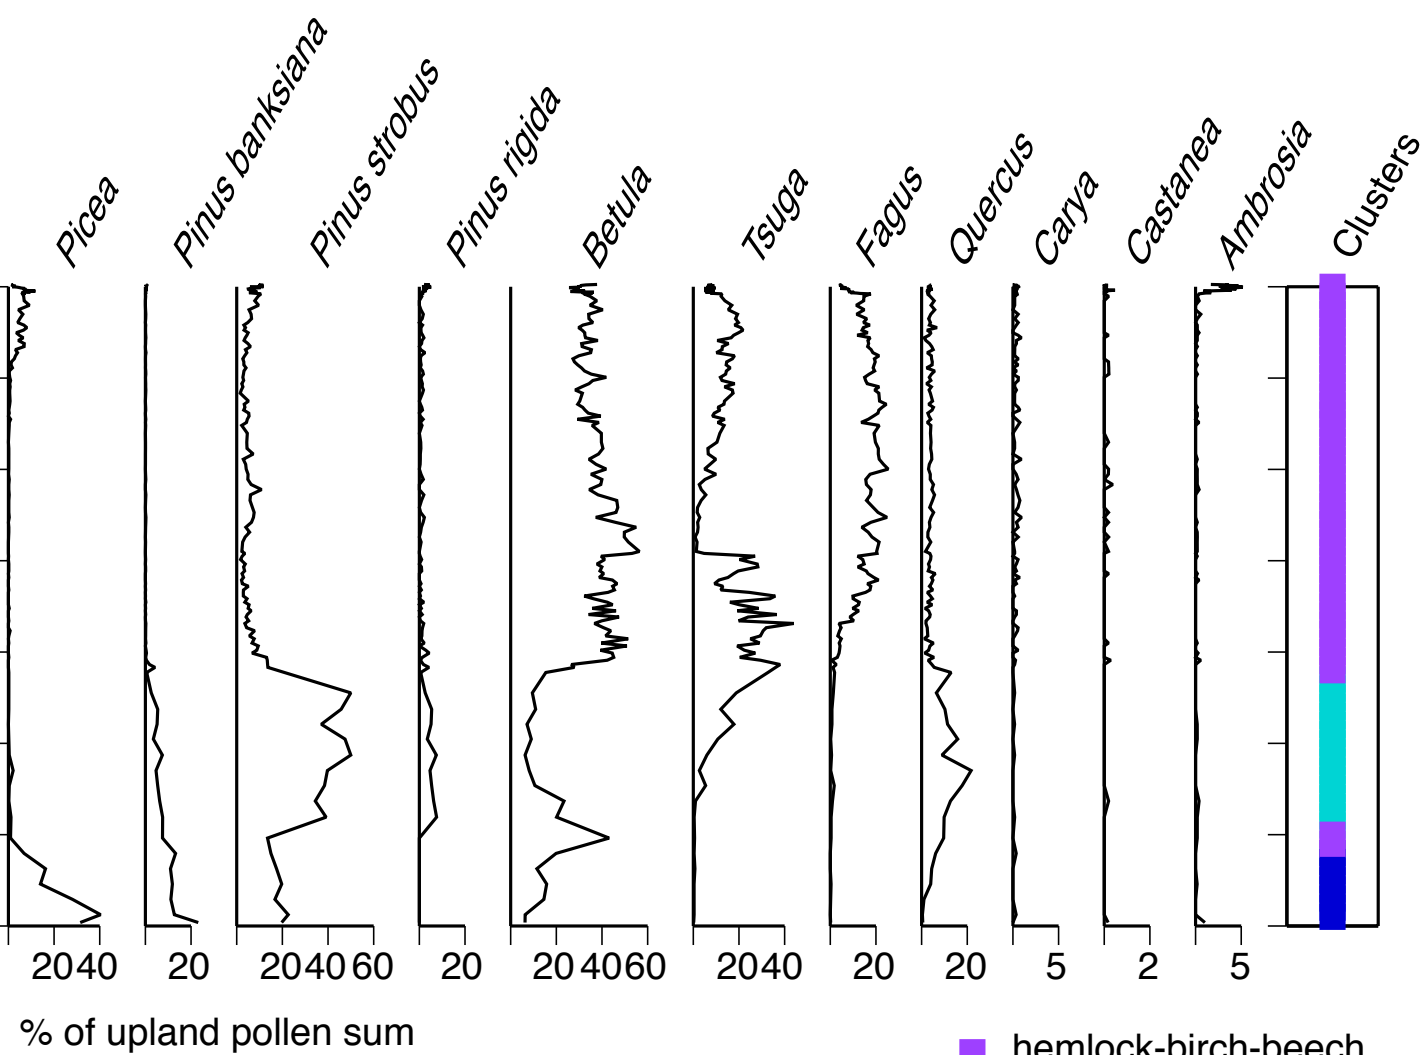

Knob Hill Pond
Marshfield, VT

- hemlock-birch-beech
- white pine
- spruce-jack pine