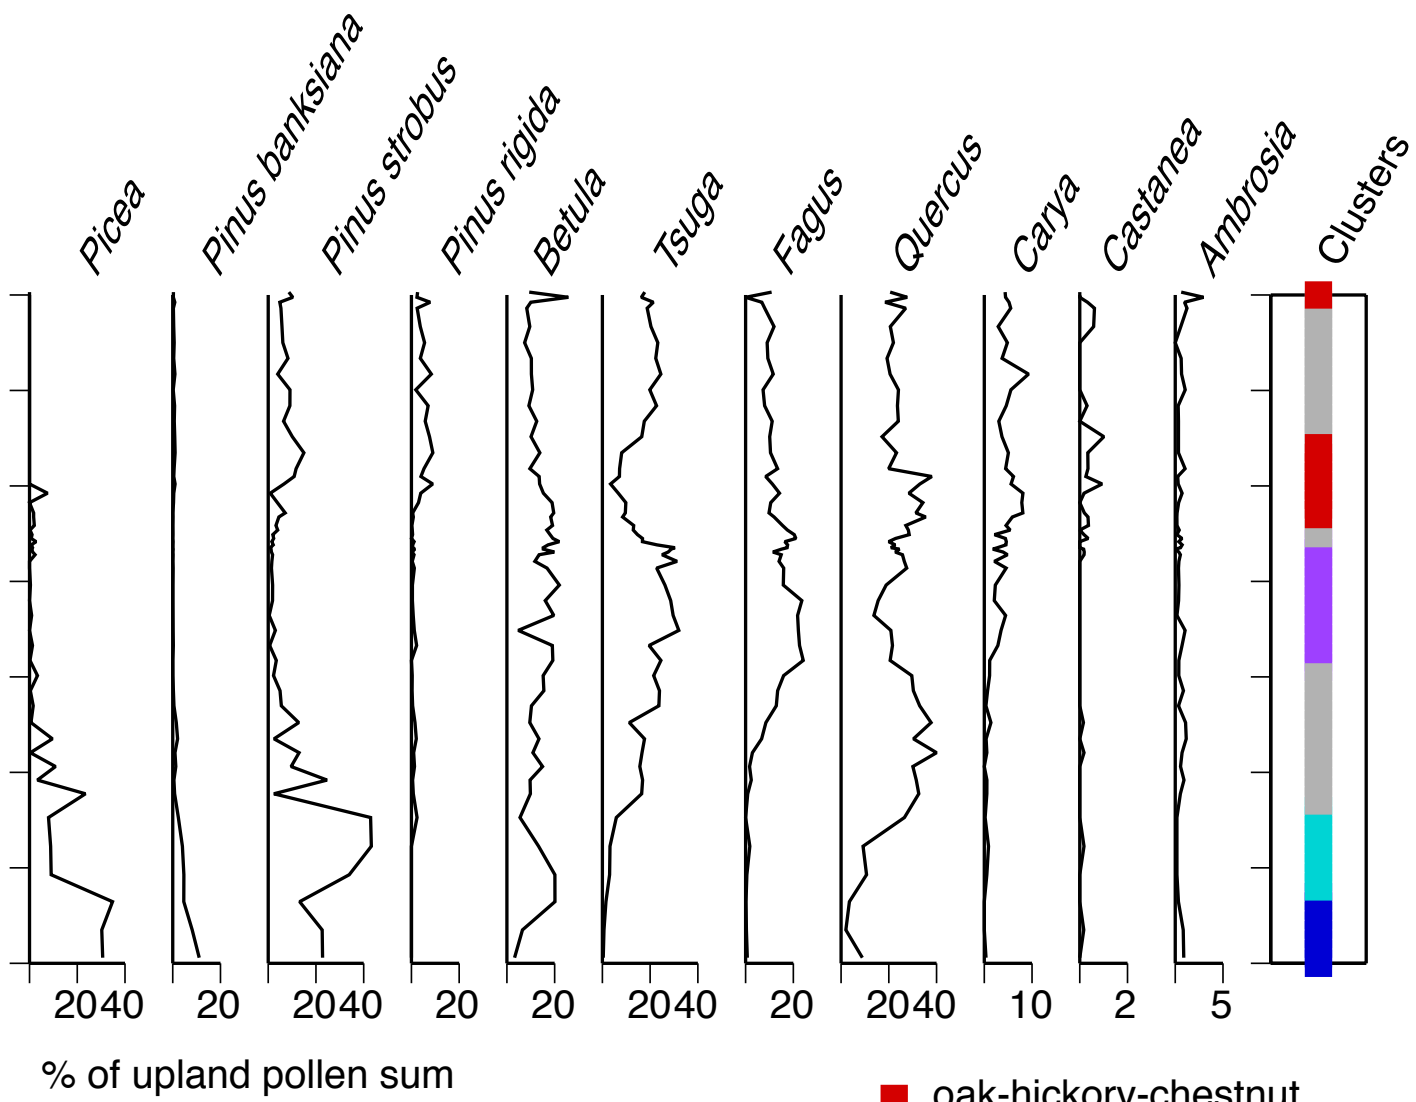

Guilder Pond
Mt. Washington, MA

- oak-hickory-chestnut
- oak-beech
- hemlock-birch-beech
- white pine
- spruce-jack pine