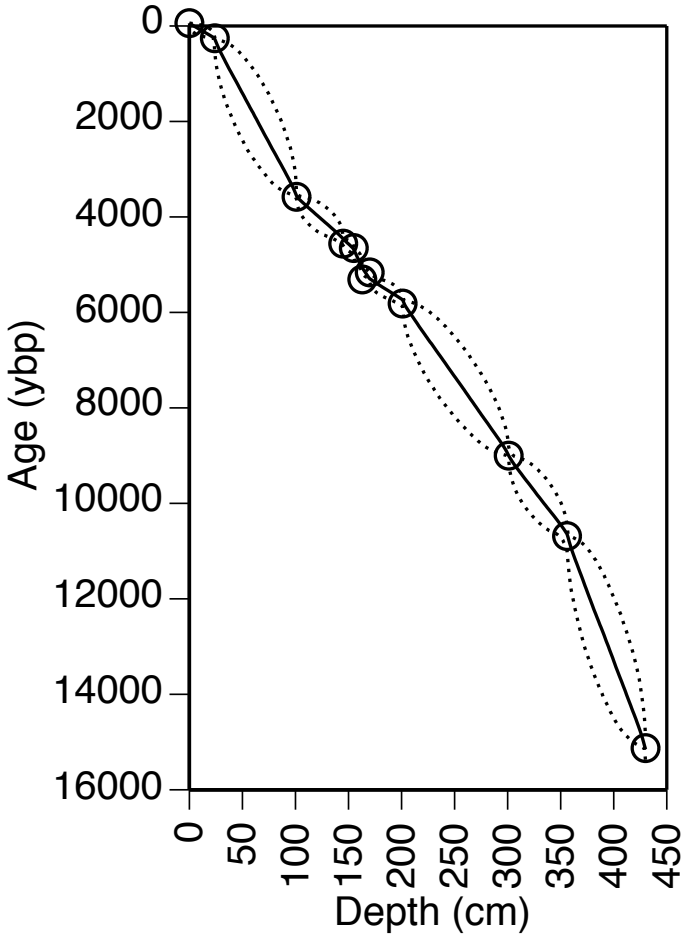

Guilder Pond
Mt. Washington, MA

- oak-hickory-chestnut
- oak-beech
- hemlock-birch-beech
- white pine
- spruce-jack pine