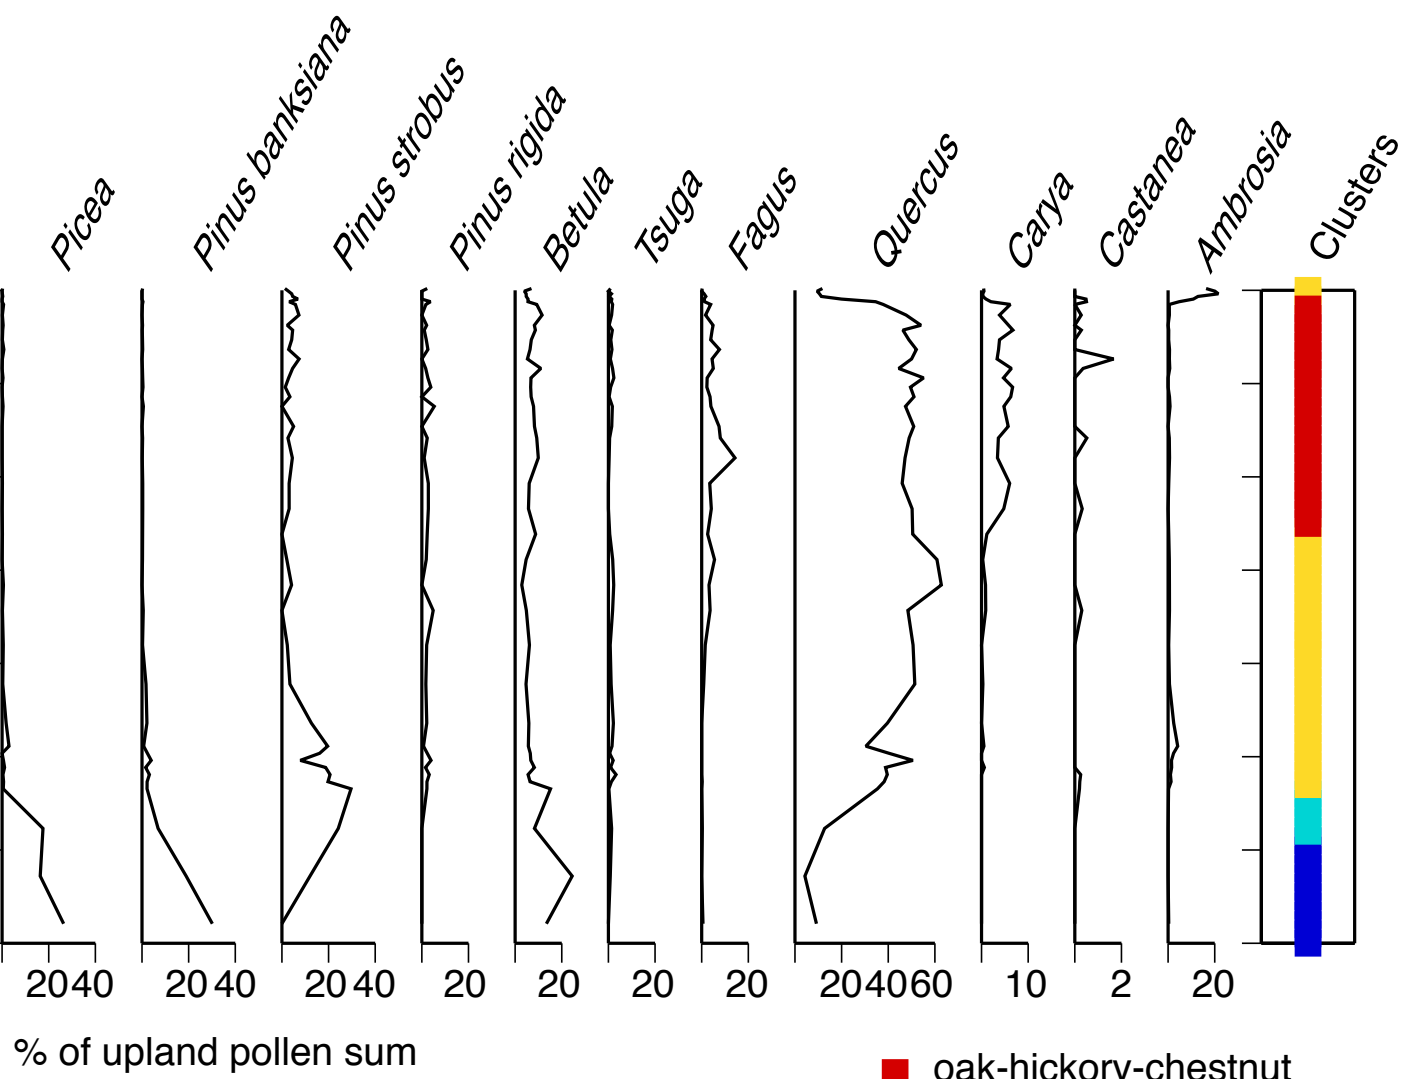

Fresh Pond
Block Island, RI

- oak-hickory-chestnut
- oak
- white pine
- spruce-jack pine