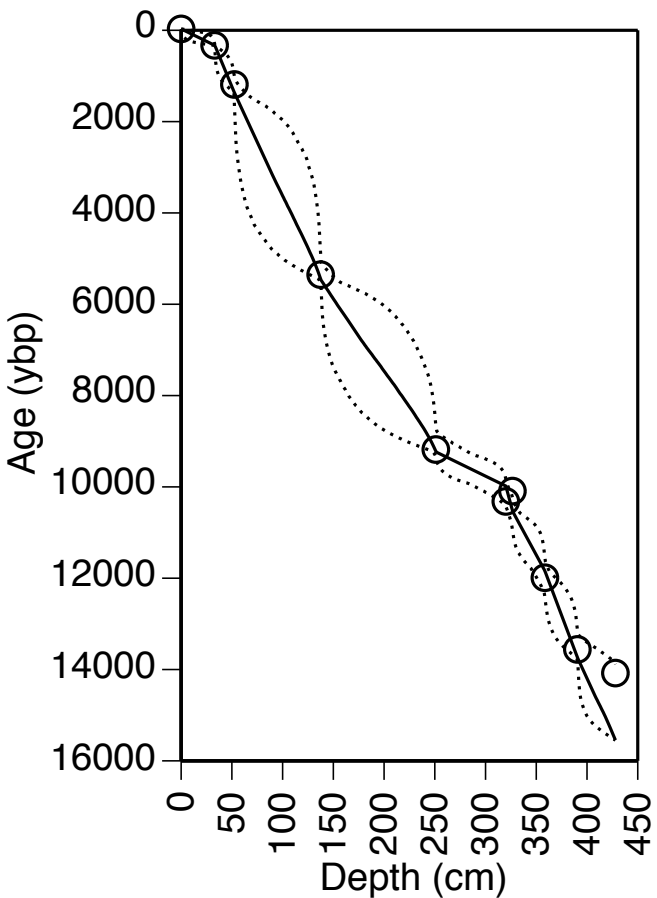

Duck Pond
South Wellfleet, MA

- oak-pitch pine
- oak
- white pine
- spruce-jack pine