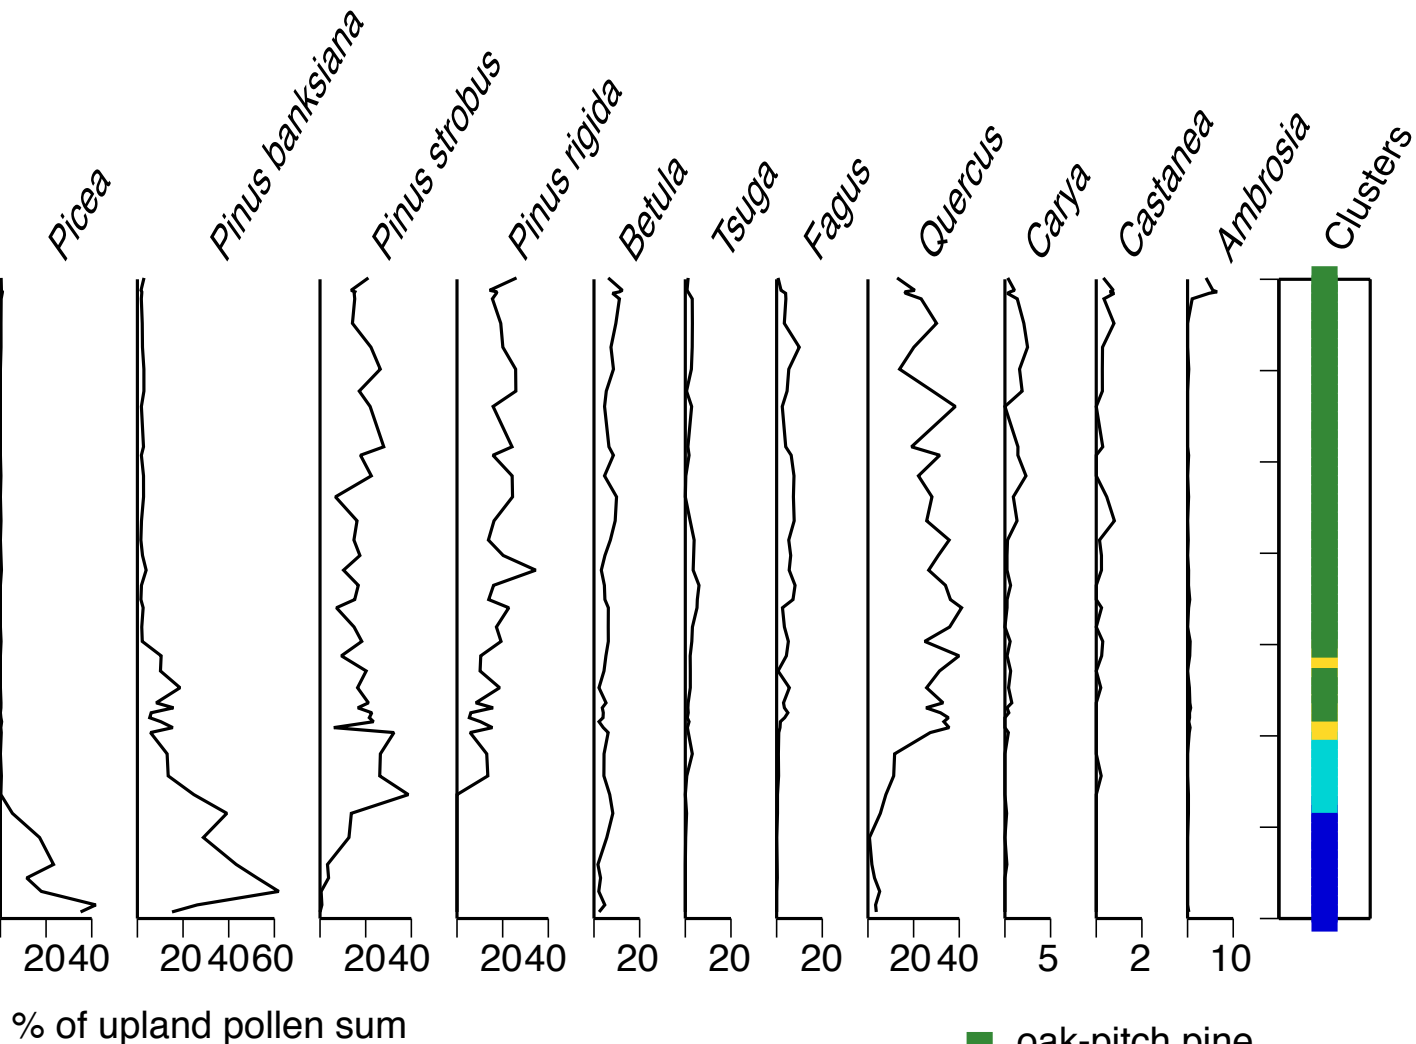

Duck Pond
South Wellfleet, MA

- oak-pitch pine
- oak
- white pine
- spruce-jack pine