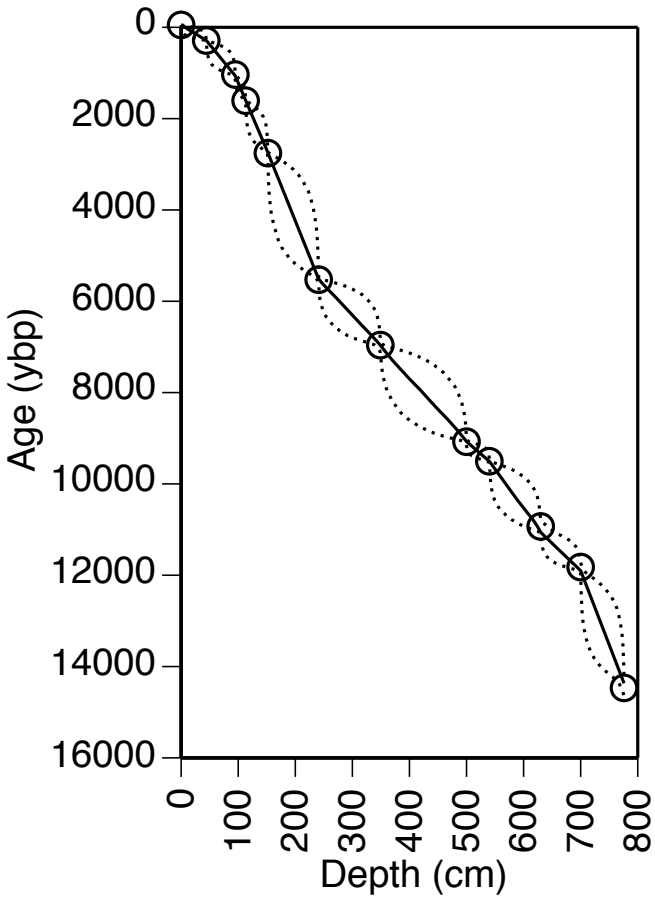

Doe Pond
Westfield, MA

- oak-pitch pine
- oak
- oak-beech
- white pine
- spruce-jack pine