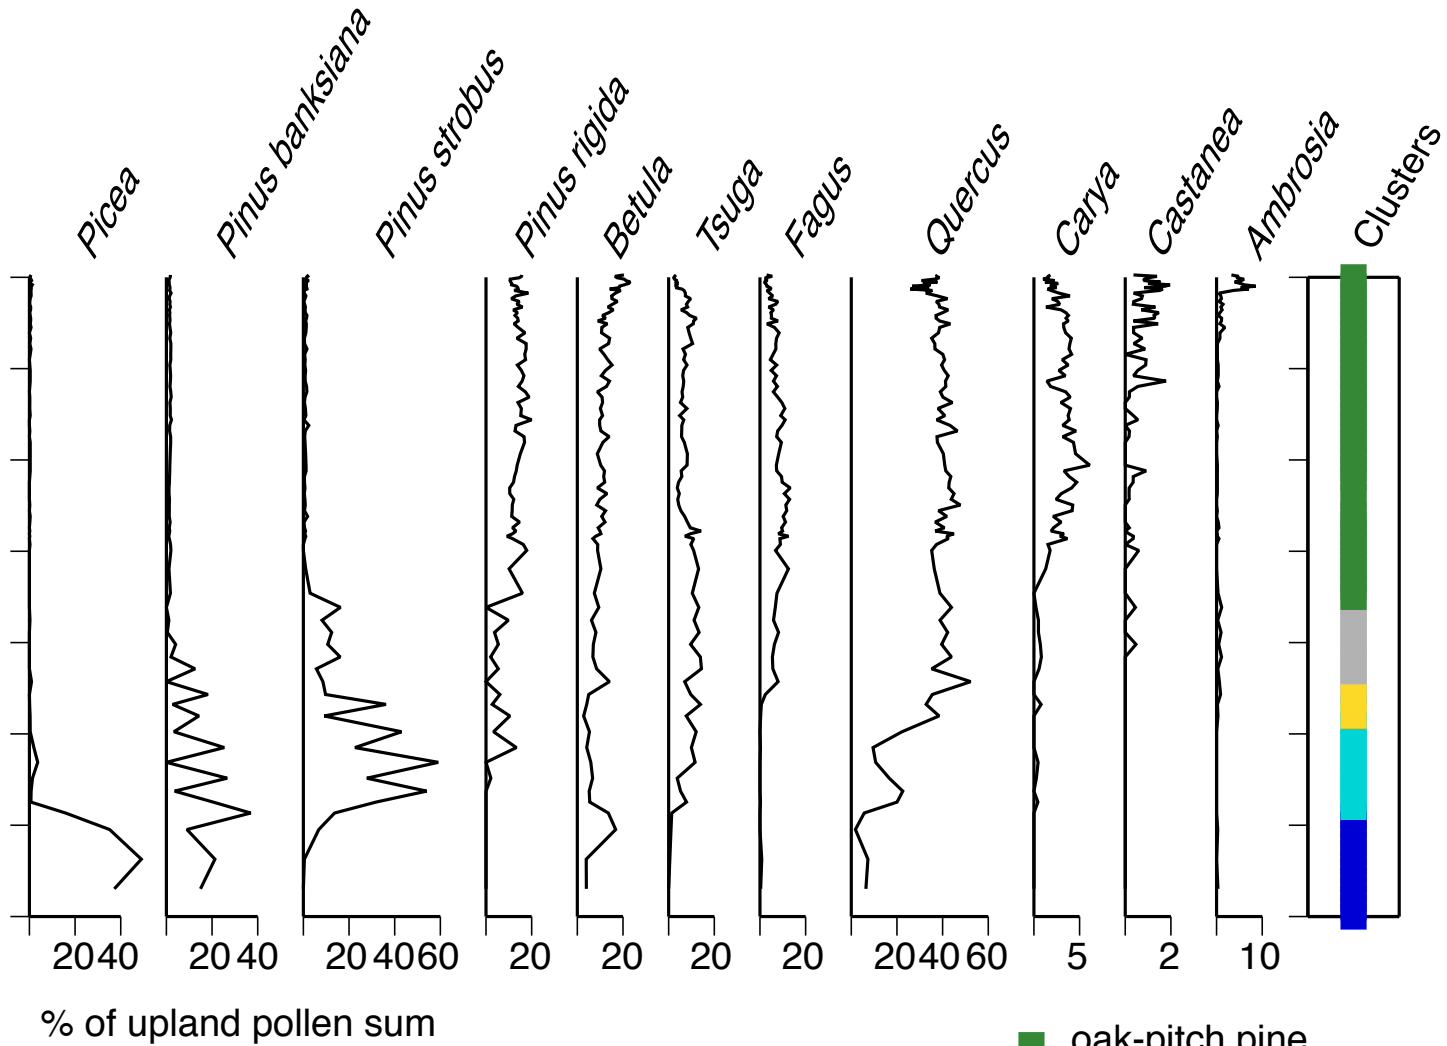

Doe Pond
Westfield, MA

- oak-pitch pine
- oak
- oak-beech
- white pine
- spruce-jack pine