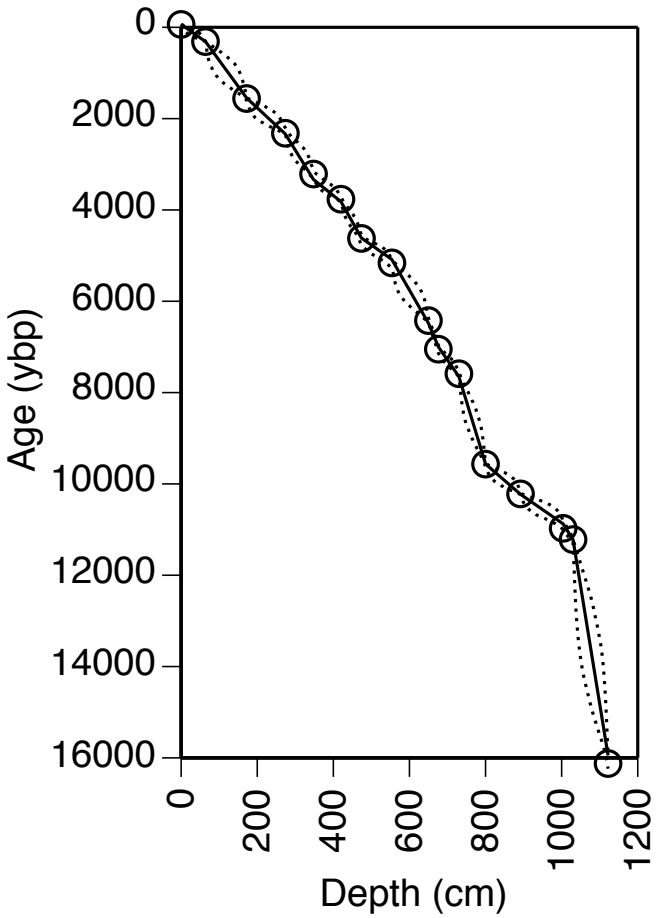

Deep Pond  
Taunton, MA

- oak-pitch pine
- oak-hickory-chestnut
- oak
- white pine
- spruce-jack pine