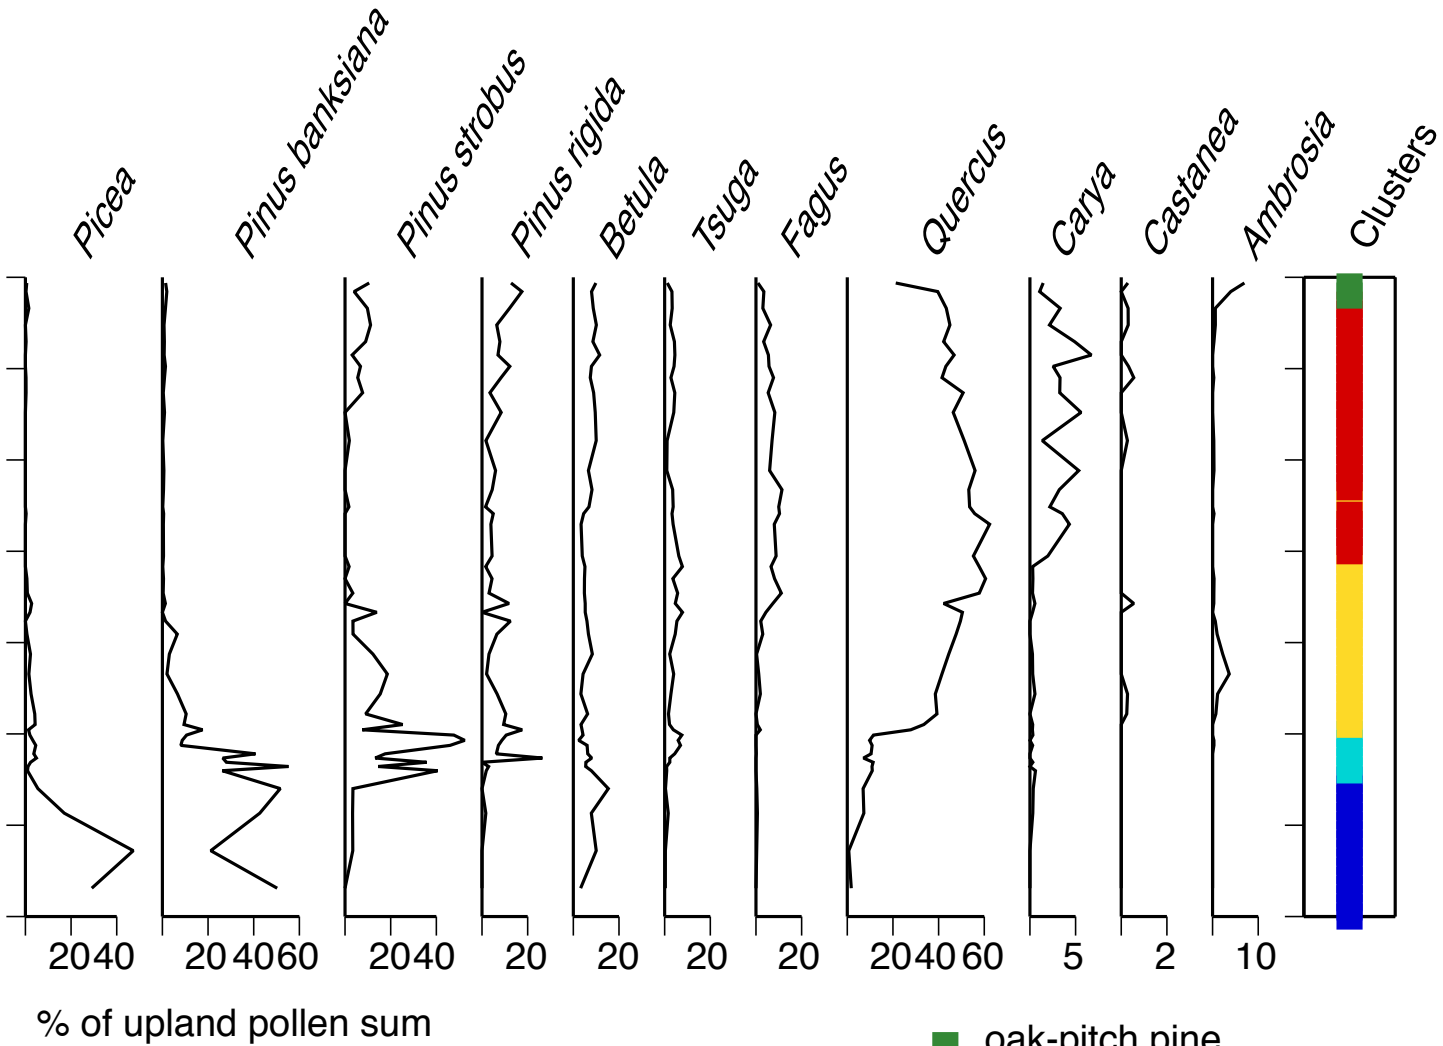

Deep Pond  
Taunton, MA

- oak-pitch pine
- oak-hickory-chestnut
- oak
- white pine
- spruce-jack pine