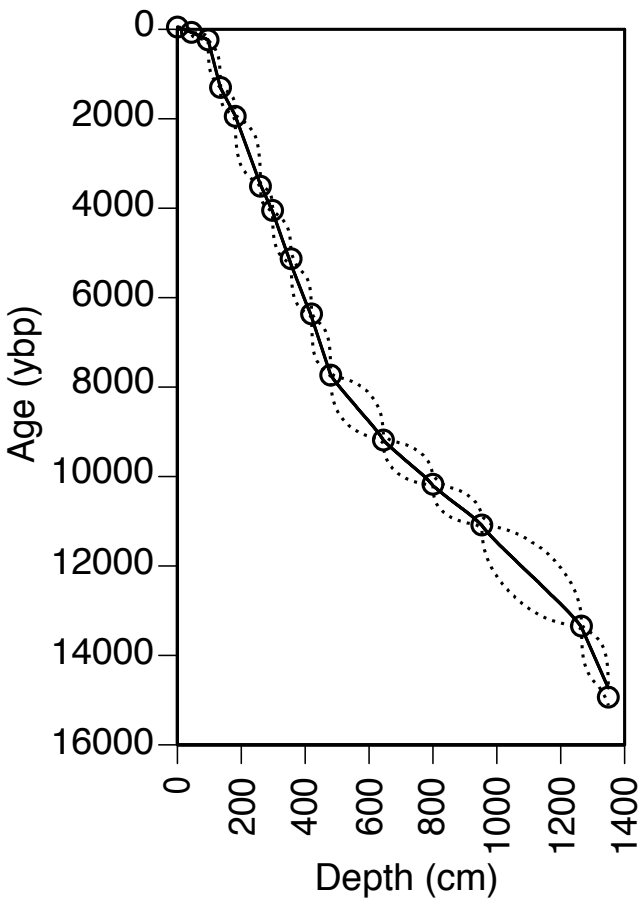

Blood Pond  
Dudley, MA

- oak-hickory-chestnut
- oak
- oak-beech
- white pine
- spruce-jack pine