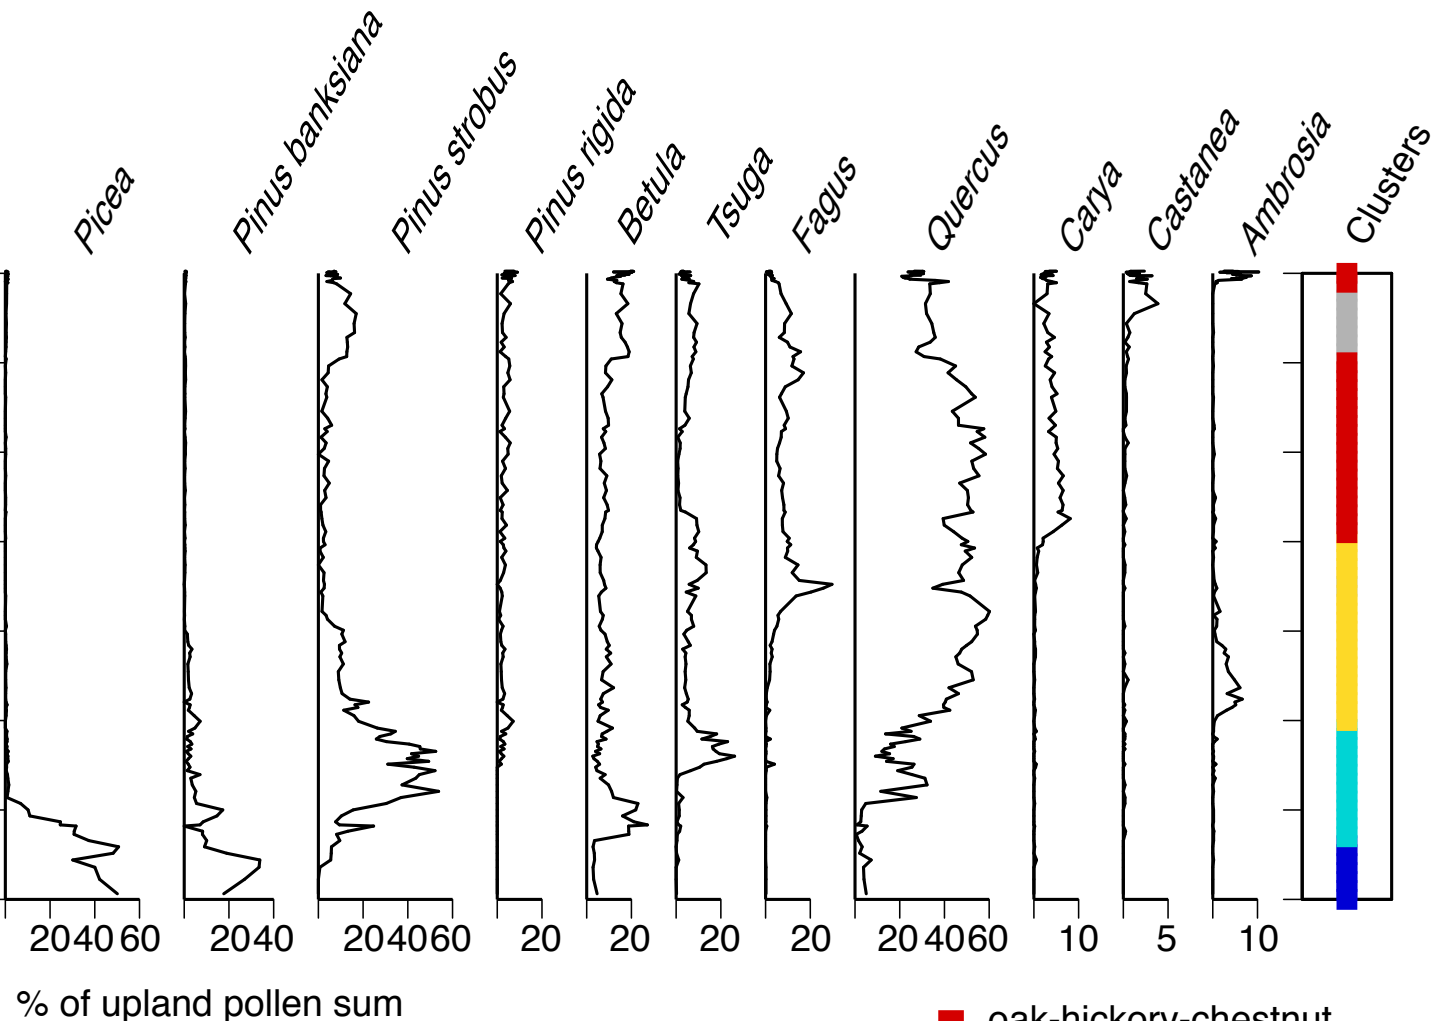

Blood Pond  
Dudley, MA

- oak-hickory-chestnut
- oak
- oak-beech
- white pine
- spruce-jack pine