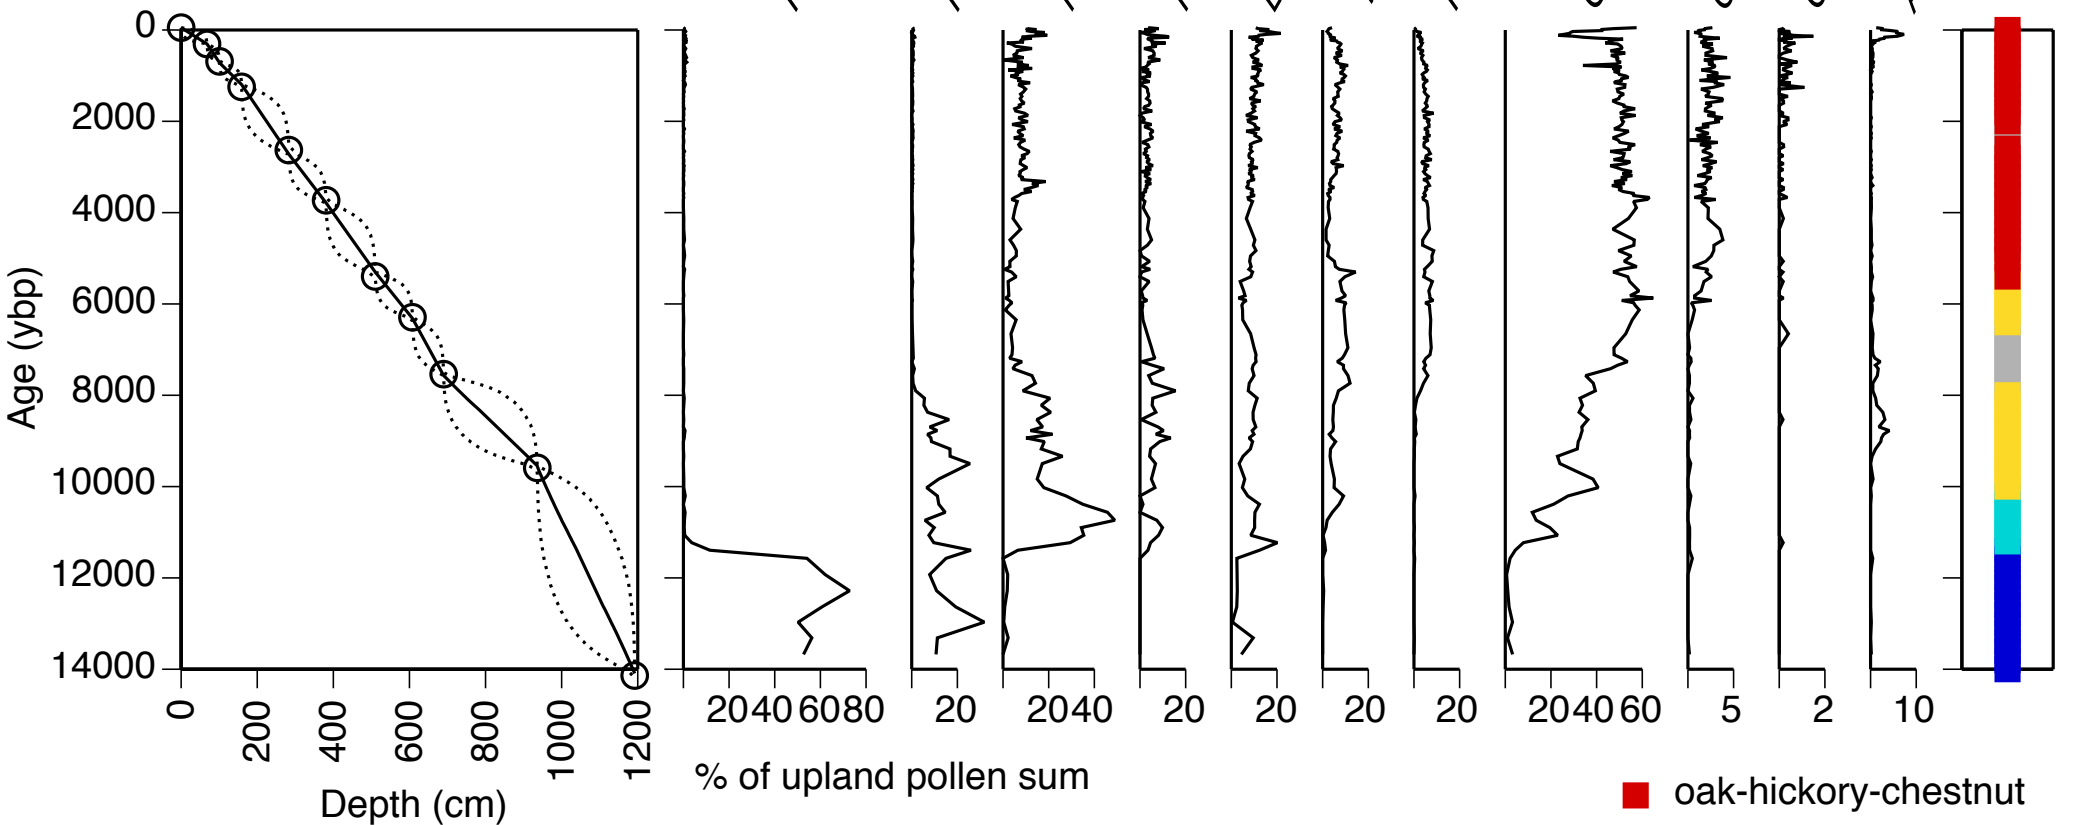

Berry Pond
North Andover, MA

- oak-hickory-chestnut
- oak
- oak-beech
- white pine
- spruce-jack pine