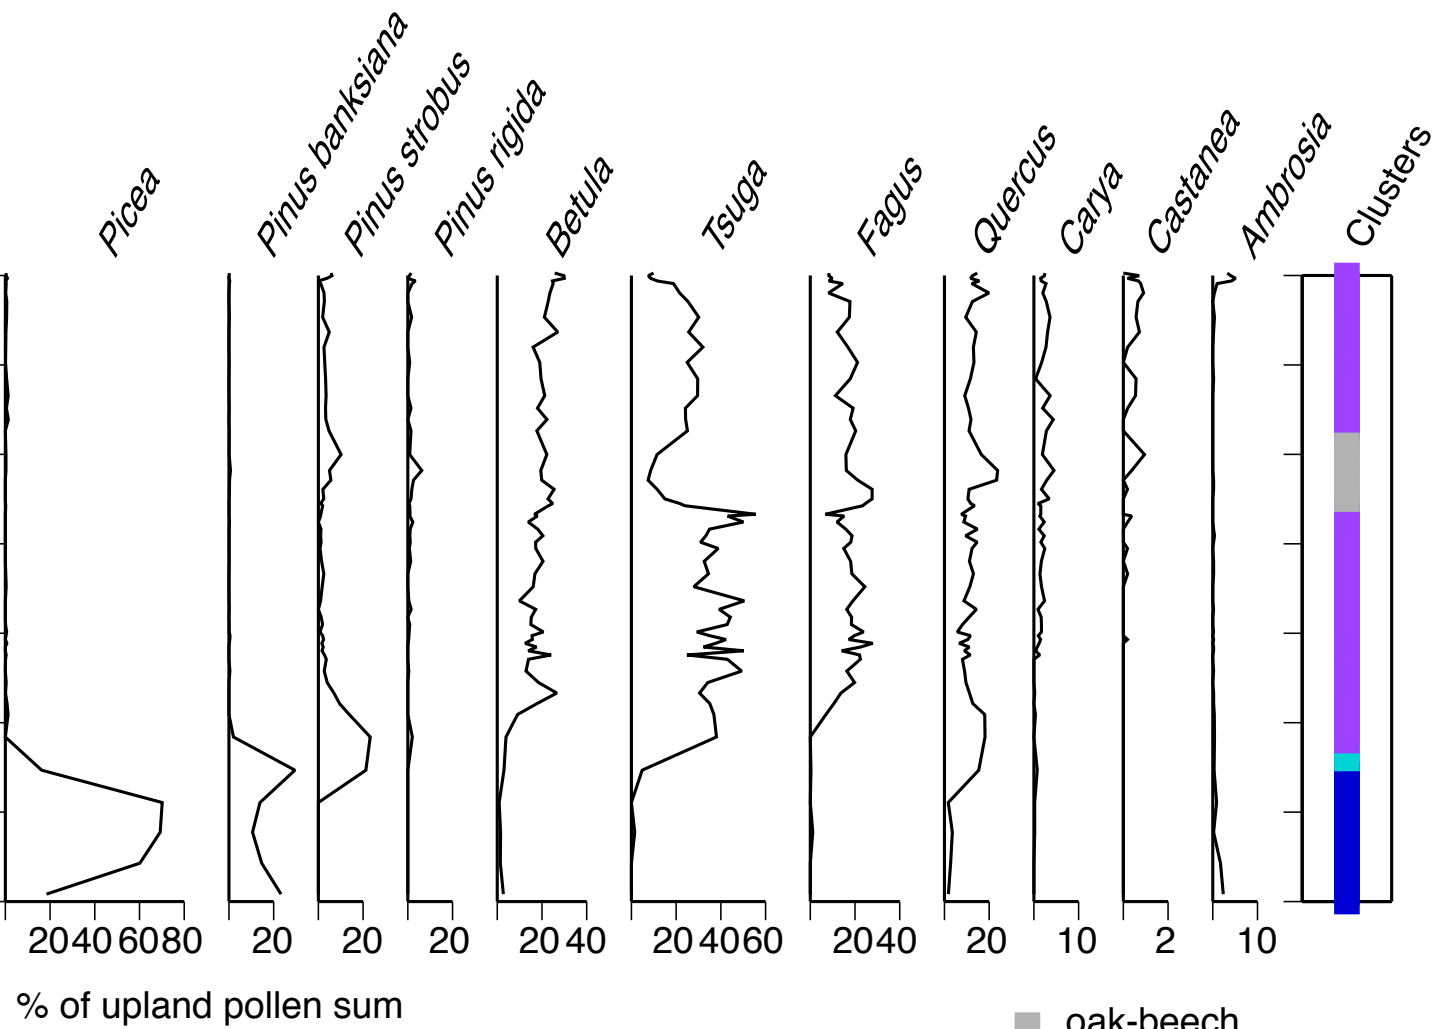

Benson Pond
Washington, MA

- oak-beech
- hemlock-oak-beech
- white pine
- spruce-jack pine