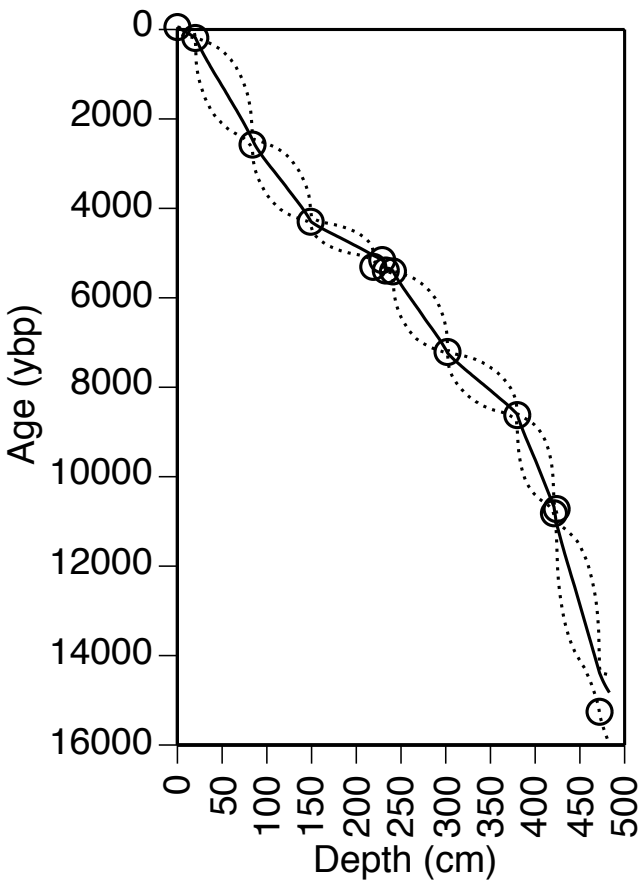

Benson Pond
Washington, MA

- oak-beech
- hemlock-oak-beech
- white pine
- spruce-jack pine