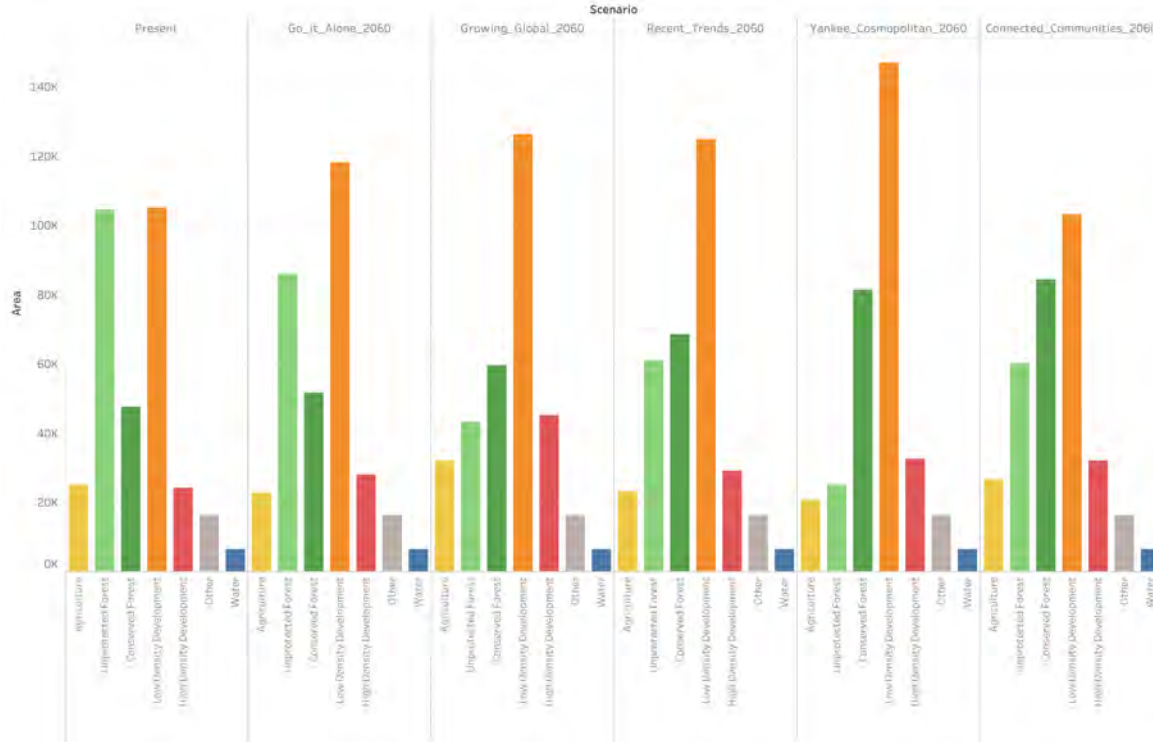

Quinnipiac Watershed and Wallingford Future Land Use

Student 1, Student 2, and Student 3

Watershed

Present

Recent Trends 2060

Yankee Cosmopolitan 2060

Connected Communities 2060

Go It Alone 2060

Growing Global 2060

Comparison

Wallingford

Present

Recent Trends 2060

Yankee Cosmopolitan 2060

Connected Communities 2060

Go It Alone 2060

Growing Global 2060

Comparison