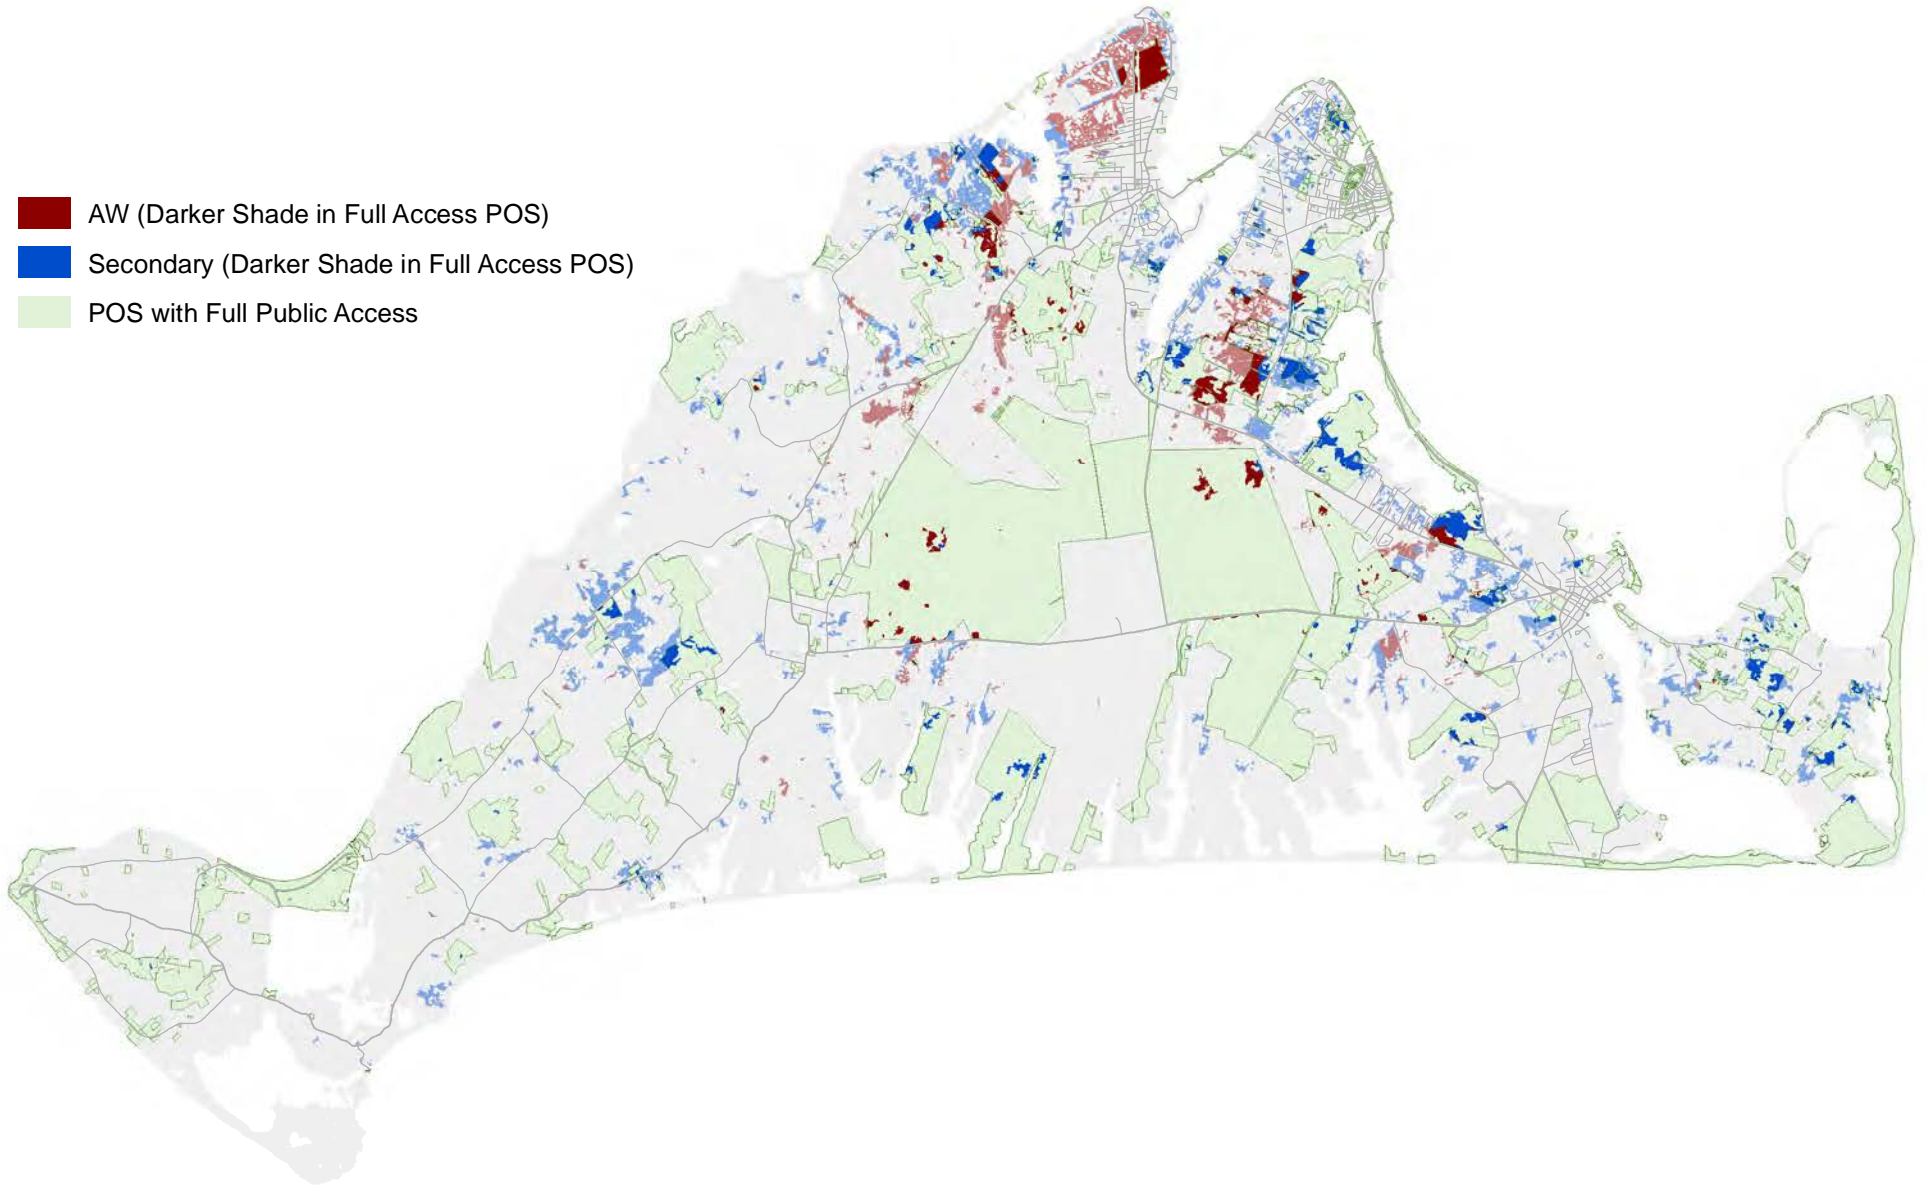

- AW (Darker Shade in Full Access POS)
- Secondary (Darker Shade in Full Access POS)
- POS with Full Public Access

Pitch Pine_Oak Forest With Mixed Exotic Evergreen

-  AW (Darker Shade in Full Access POS)
-  Secondary (Darker Shade in Full Access POS)
-  POS with Full Public Access

Pitch Pine_Oak Forest

-  AW (Darker Shade in Full Access POS)
-  Secondary (Darker Shade in Full Access POS)
-  POS with Full Public Access

Red Cedar Woodland

-  AW (Darker Shade in Full Access POS)
-  Secondary (Darker Shade in Full Access POS)
-  POS with Full Public Access