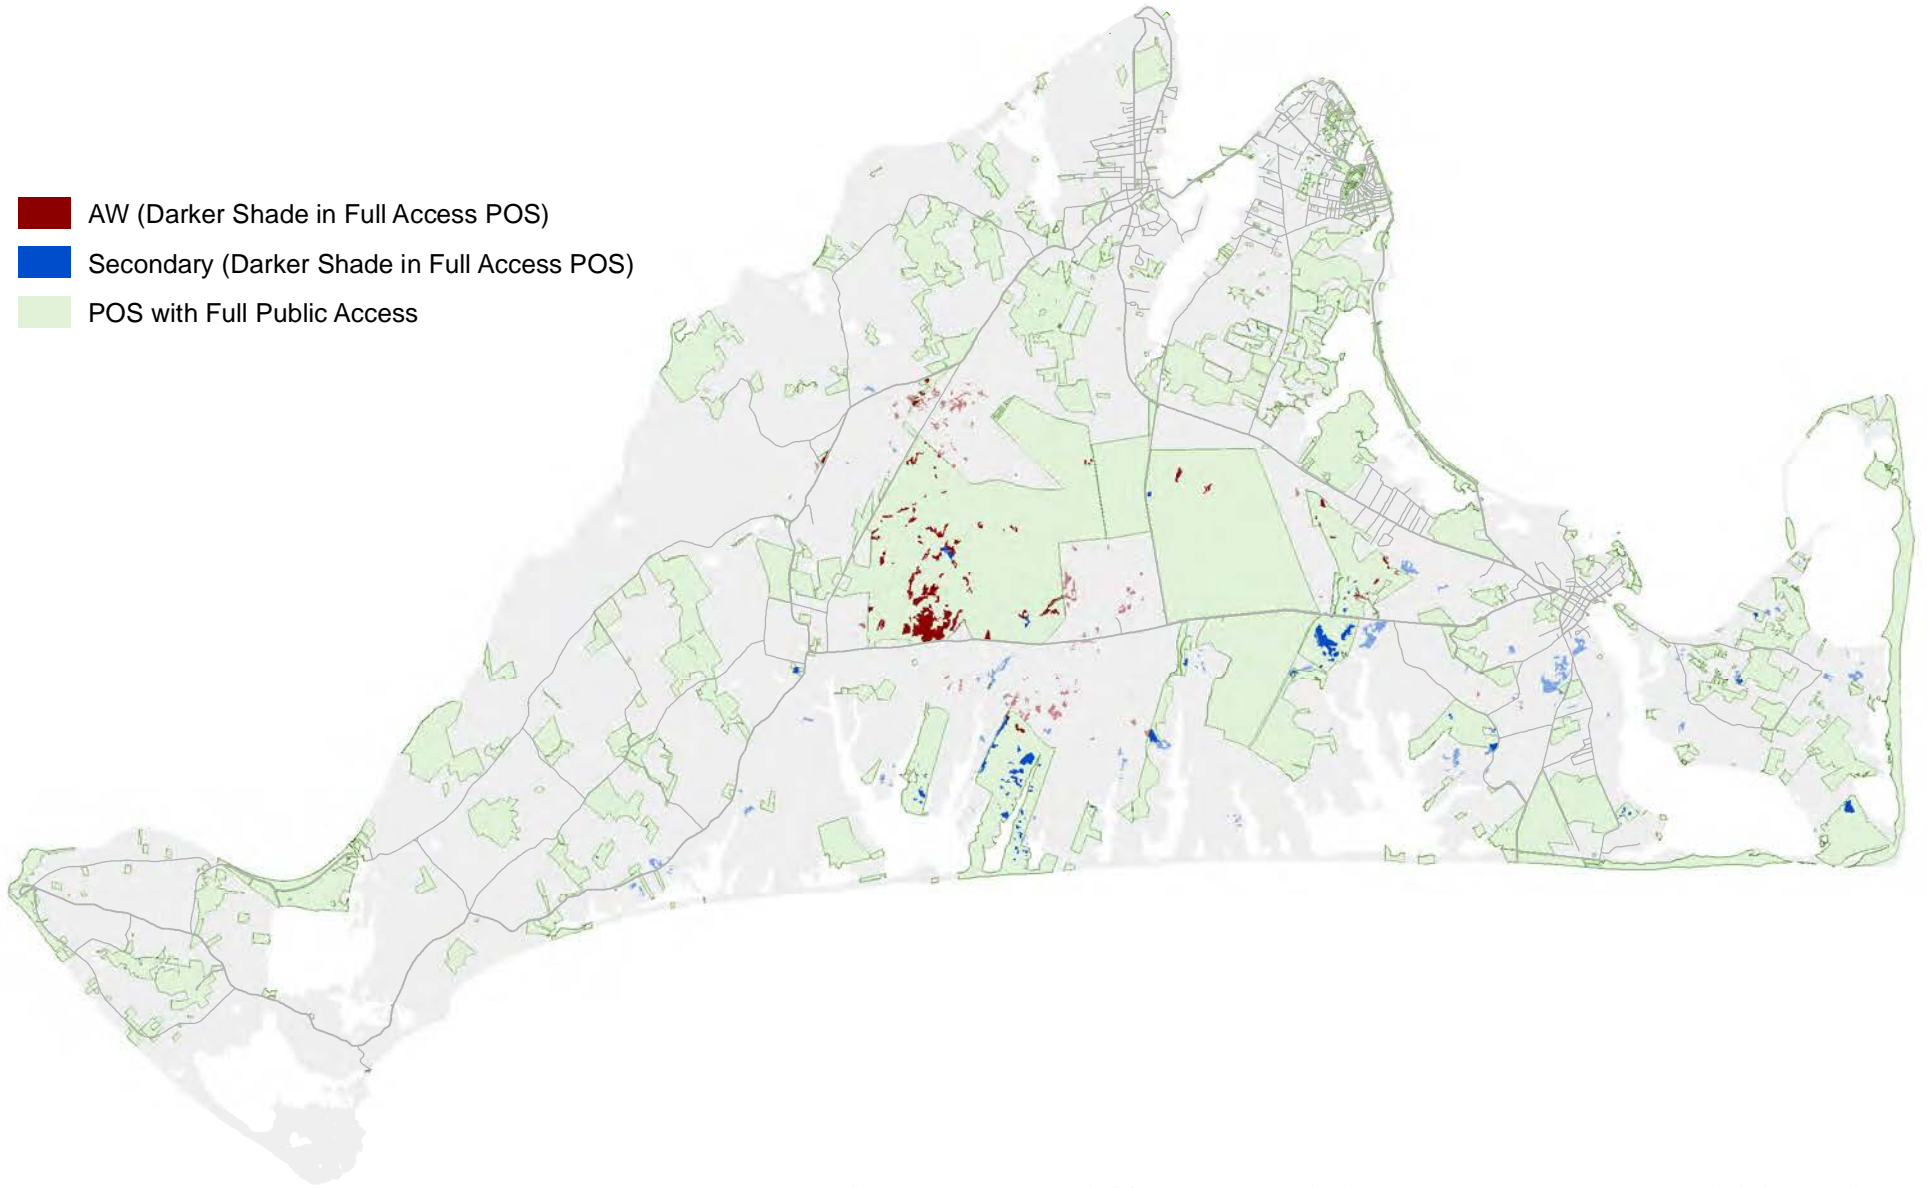

Mixed Planted Evergreens

-  AW (Darker Shade in Full Access POS)
-  Secondary (Darker Shade in Full Access POS)
-  POS with Full Public Access

Open Scrub Oak

- AW (Darker Shade in Full Access POS)
- Secondary (Darker Shade in Full Access POS)
- POS with Full Public Access

Pitch Pine Scrub Oak With Mixed Exotic Evergreen

-  AW (Darker Shade in Full Access POS)
-  Secondary (Darker Shade in Full Access POS)
-  POS with Full Public Access

Pitch Pine Scrub Oak

-  AW (Darker Shade in Full Access POS)
-  Secondary (Darker Shade in Full Access POS)
-  POS with Full Public Access