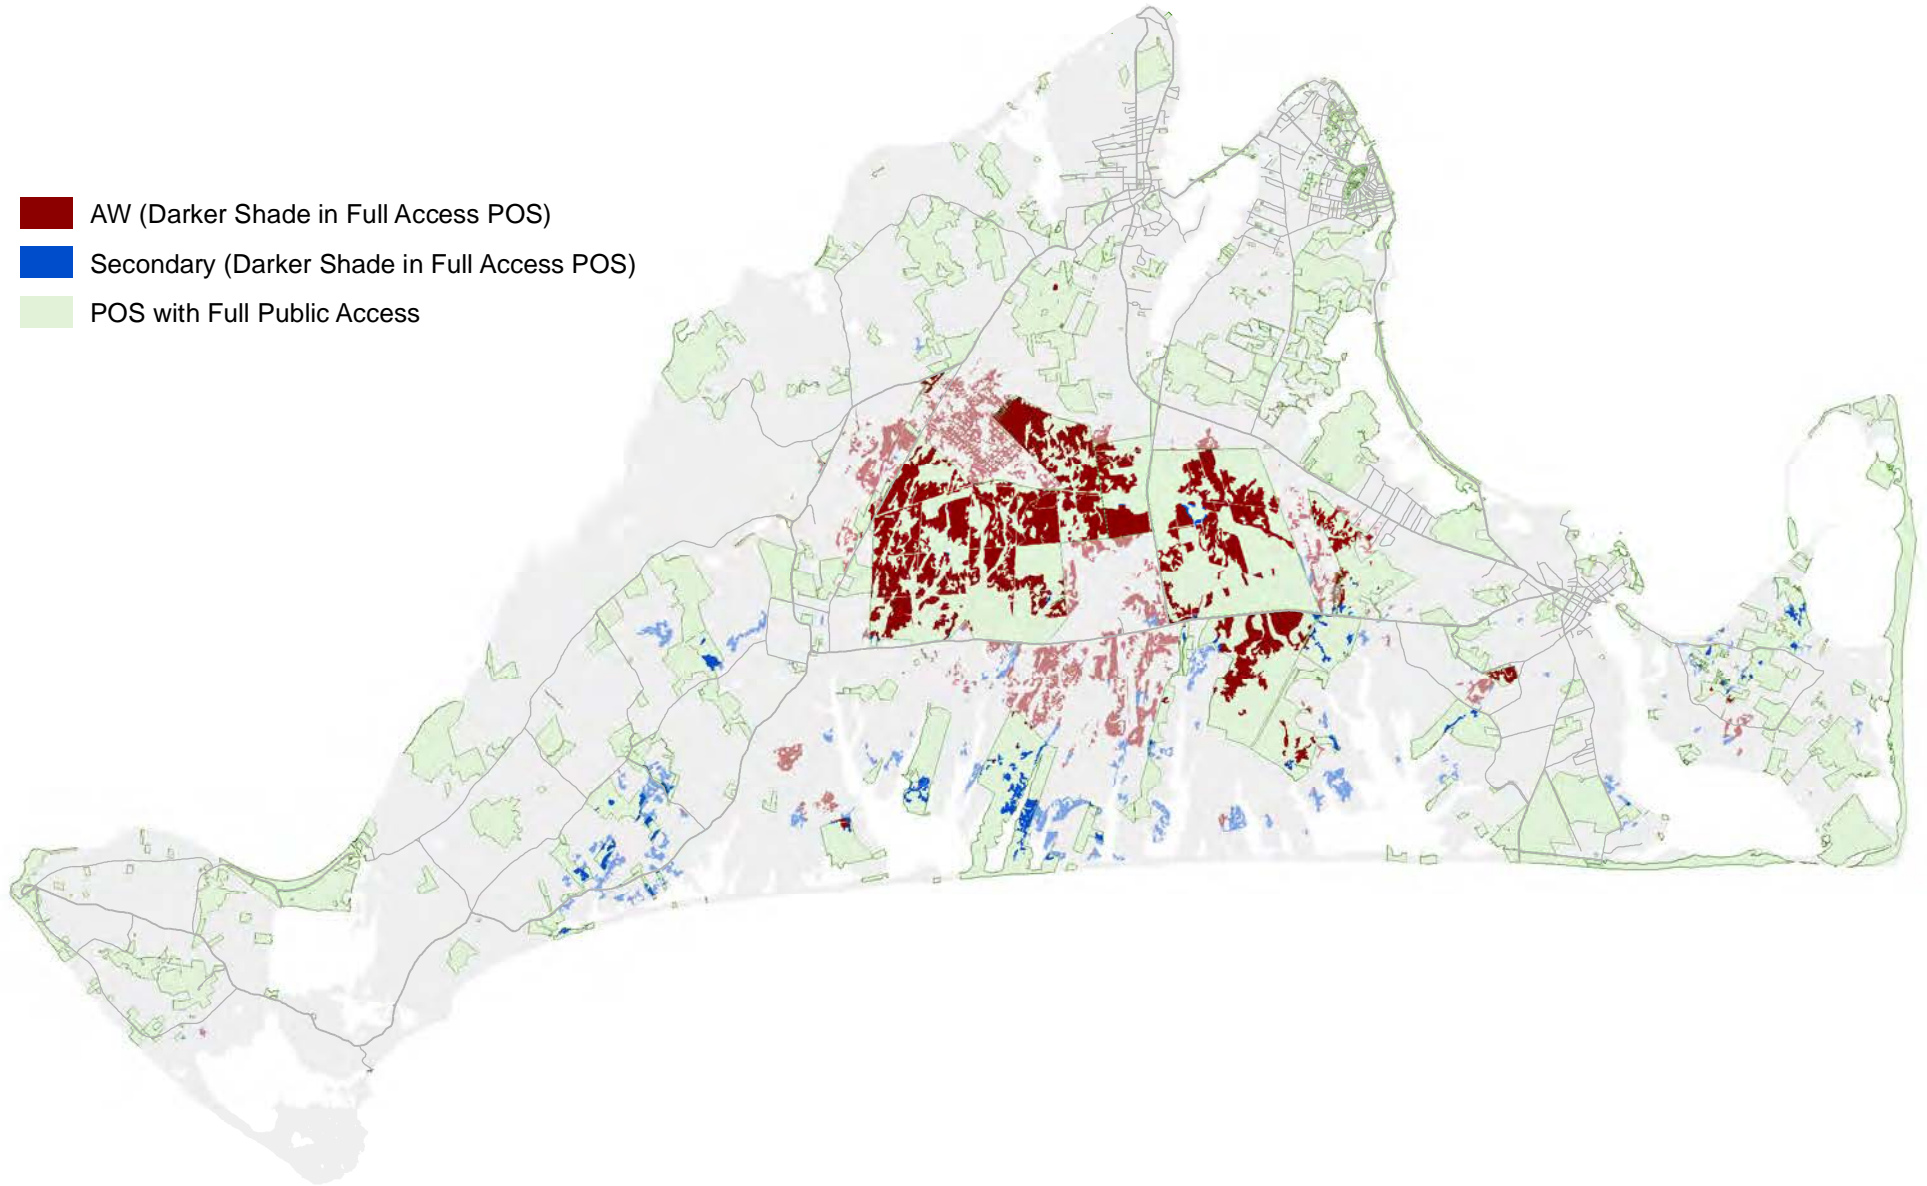

Coastal Oak_Heath Forest With Mixed Exotic Evergre

Coastal Oak_Heath Forest

-  AW (Darker Shade in Full Access POS)
-  Secondary (Darker Shade in Full Access POS)
-  POS with Full Public Access

Coastal Oak_Mixed Shrub With Mixed Exotic Evergree

-  AW (Darker Shade in Full Access POS)
-  Secondary (Darker Shade in Full Access POS)
-  POS with Full Public Access

Coastal Oak_Mixed Shrub

-  AW (Darker Shade in Full Access POS)
-  Secondary (Darker Shade in Full Access POS)
-  POS with Full Public Access

Coastal Oak_Scrub Oak With Mixed Exotic Evergreen

-  AW (Darker Shade in Full Access POS)
-  Secondary (Darker Shade in Full Access POS)
-  POS with Full Public Access

Coastal Oak_Scrub Oak

- AW (Darker Shade in Full Access POS)
- Secondary (Darker Shade in Full Access POS)
- POS with Full Public Access