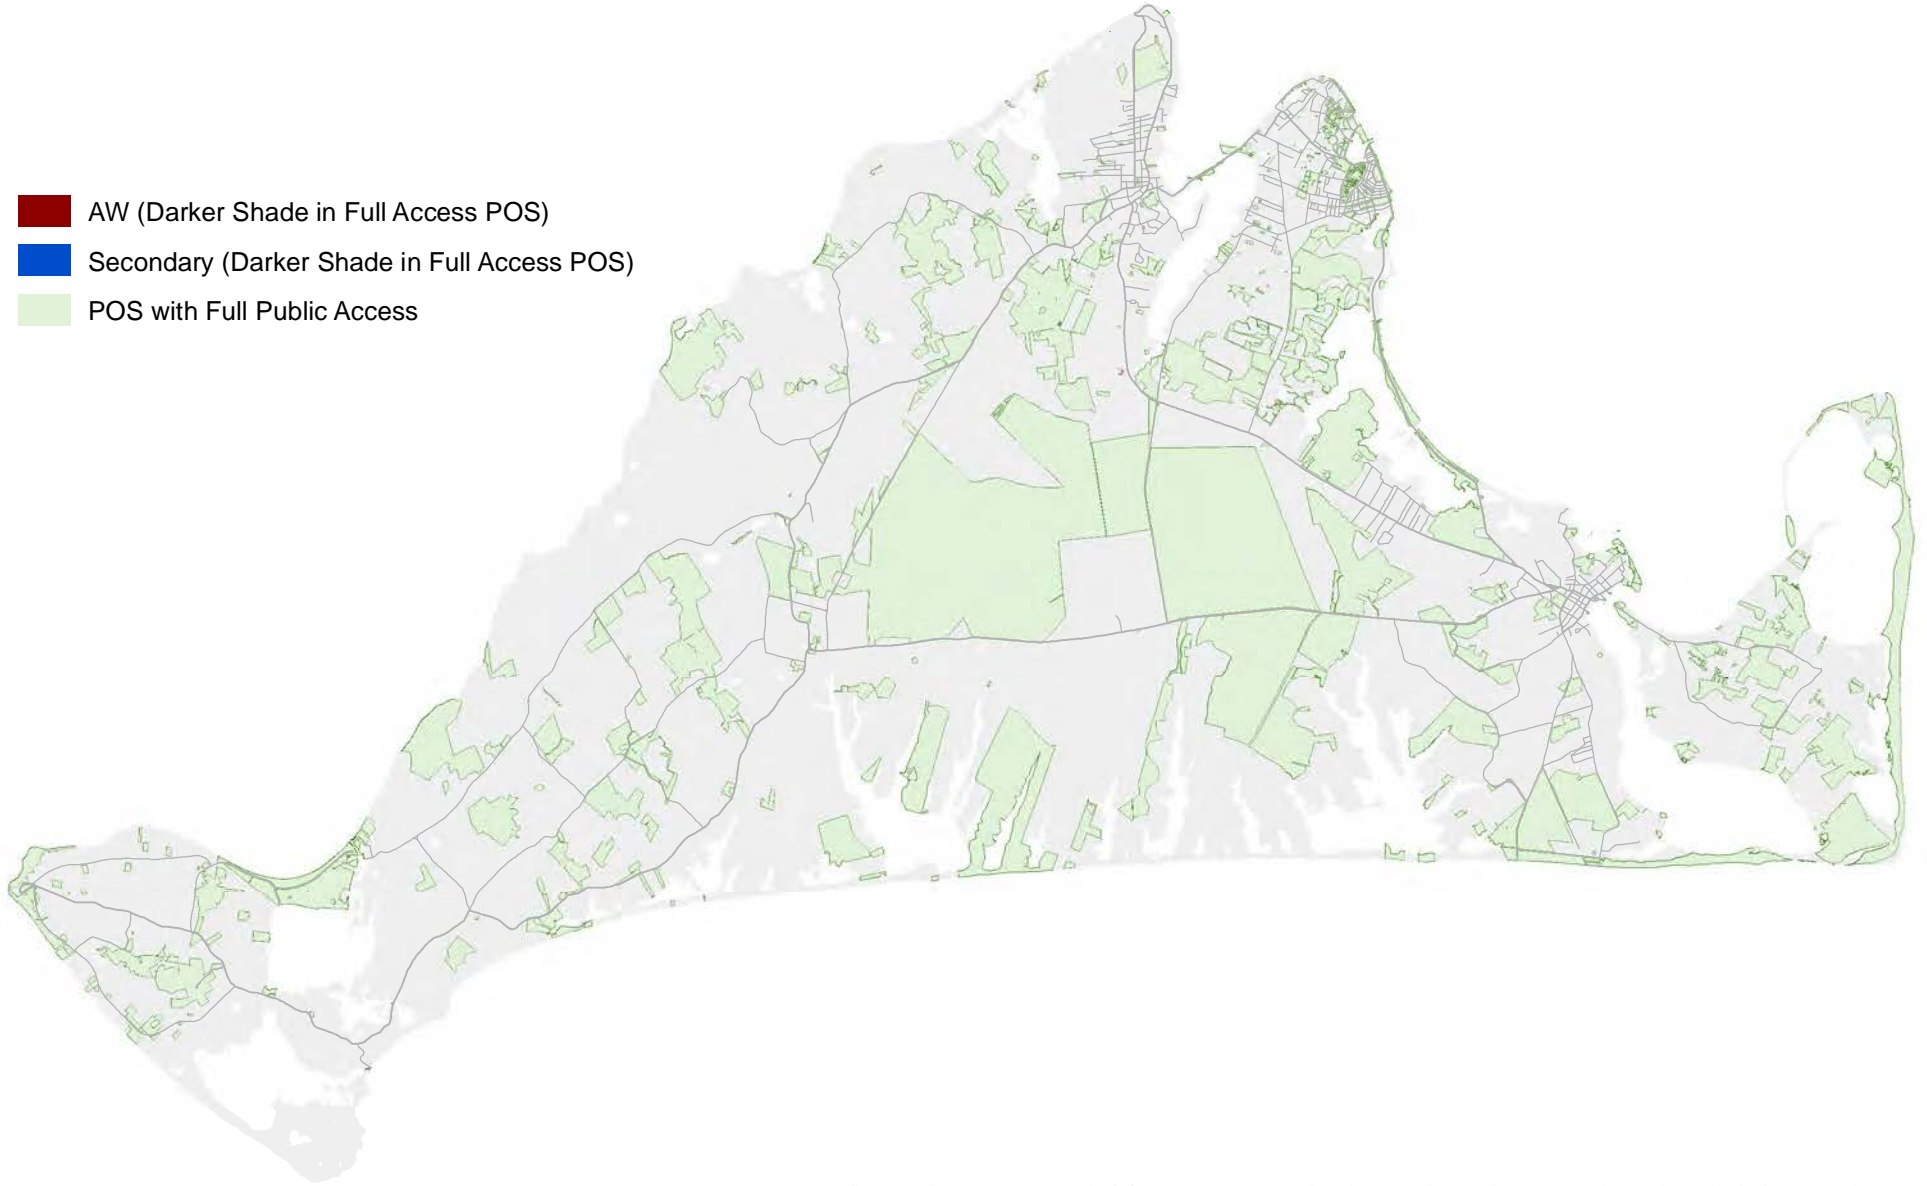

Pitch Pine Scrub Oak With Mixed Exotic Evergreen

-  AW (Darker Shade in Full Access POS)
-  Secondary (Darker Shade in Full Access POS)
-  POS with Full Public Access

Pitch Pine Scrub Oak

-  AW (Darker Shade in Full Access POS)
-  Secondary (Darker Shade in Full Access POS)
-  POS with Full Public Access

Pitch Pine with mixed exotic evergreen

- AW (Darker Shade in Full Access POS)
- Secondary (Darker Shade in Full Access POS)
- POS with Full Public Access

Pitch Pine

-  AW (Darker Shade in Full Access POS)
-  Secondary (Darker Shade in Full Access POS)
-  POS with Full Public Access