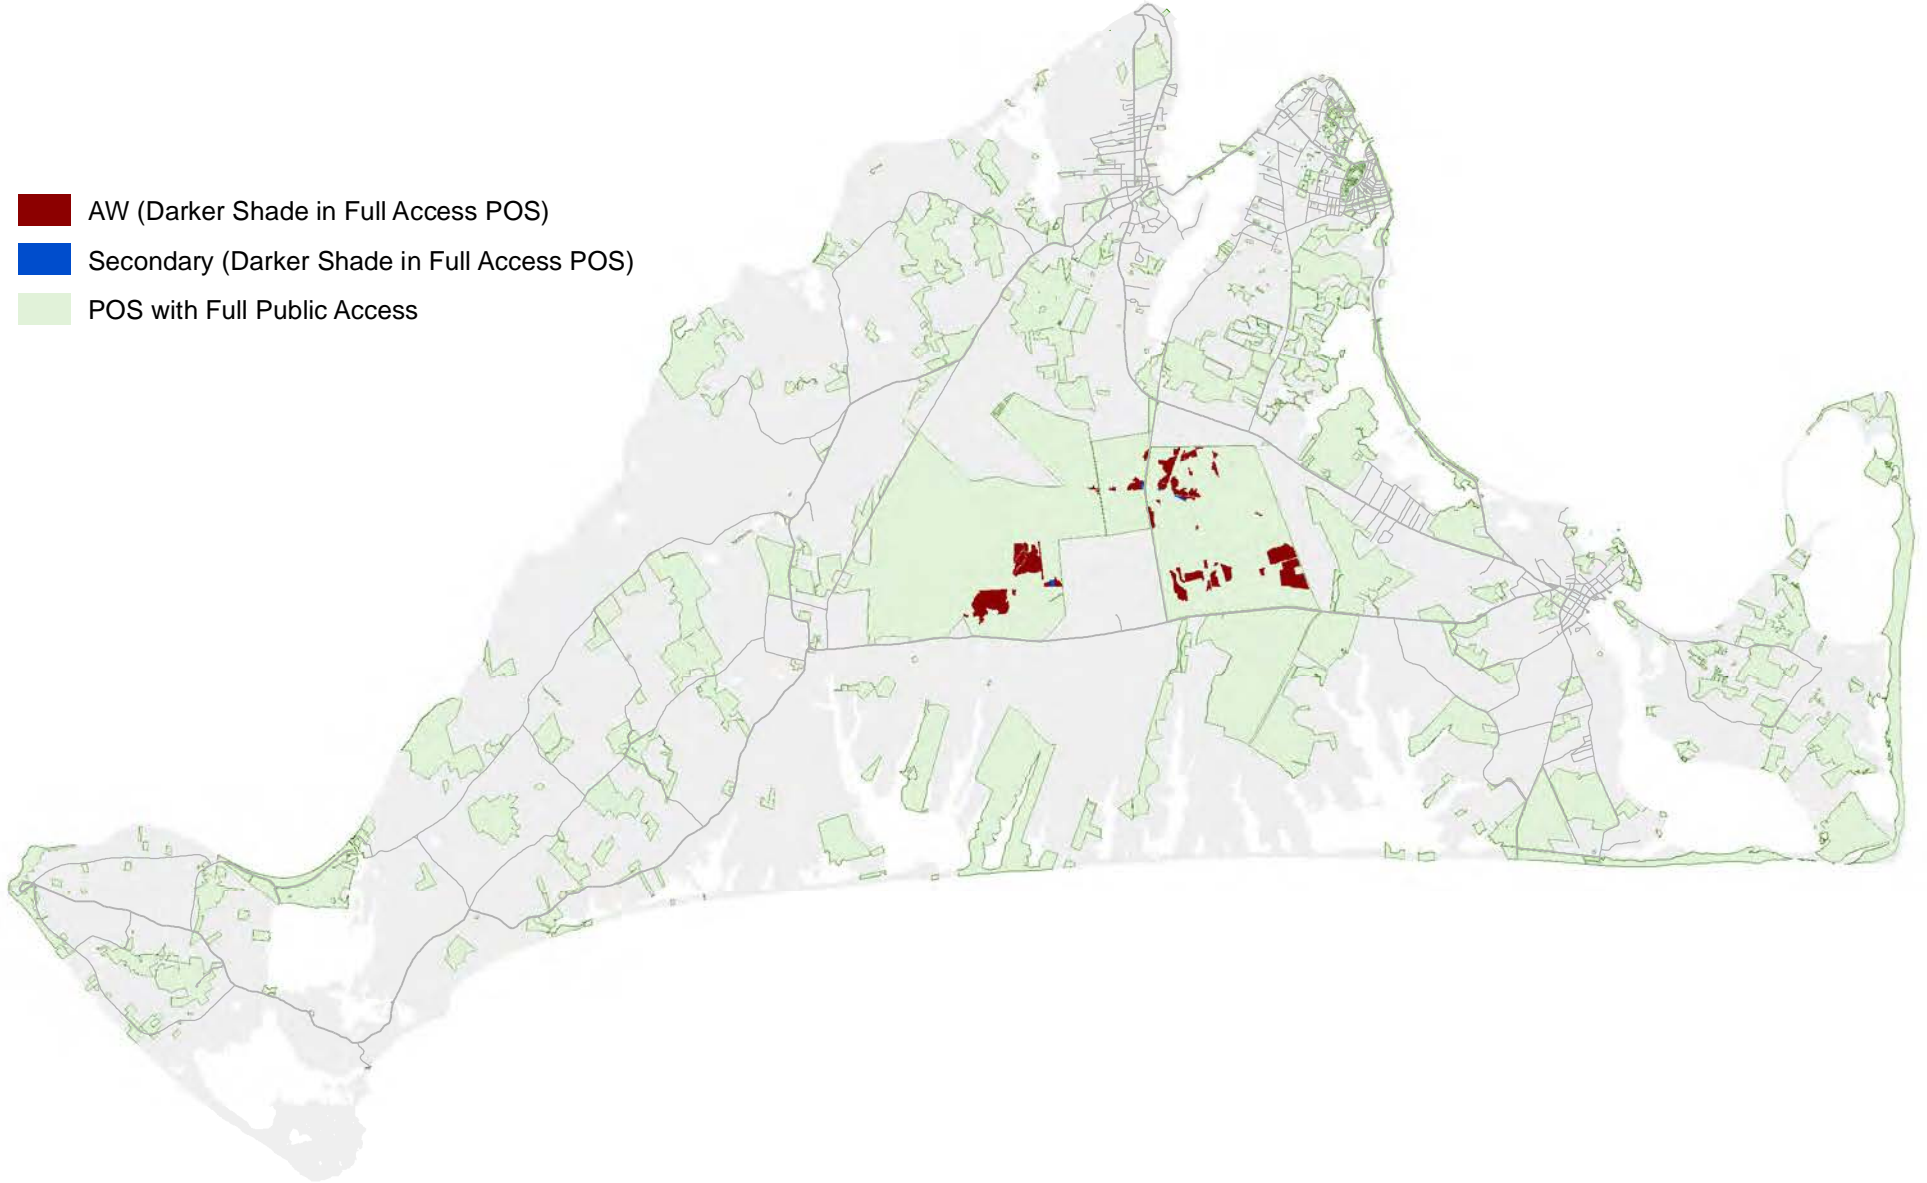

-  AW (Darker Shade in Full Access POS)
-  Secondary (Darker Shade in Full Access POS)
-  POS with Full Public Access

Coastal Oak_Mixed Shrub

-  AW (Darker Shade in Full Access POS)
-  Secondary (Darker Shade in Full Access POS)
-  POS with Full Public Access

Coastal Oak_Scrub Oak With Mixed Exotic Evergreen

-  AW (Darker Shade in Full Access POS)
-  Secondary (Darker Shade in Full Access POS)
-  POS with Full Public Access

Coastal Oak_Scrub Oak

- AW (Darker Shade in Full Access POS)
- Secondary (Darker Shade in Full Access POS)
- POS with Full Public Access