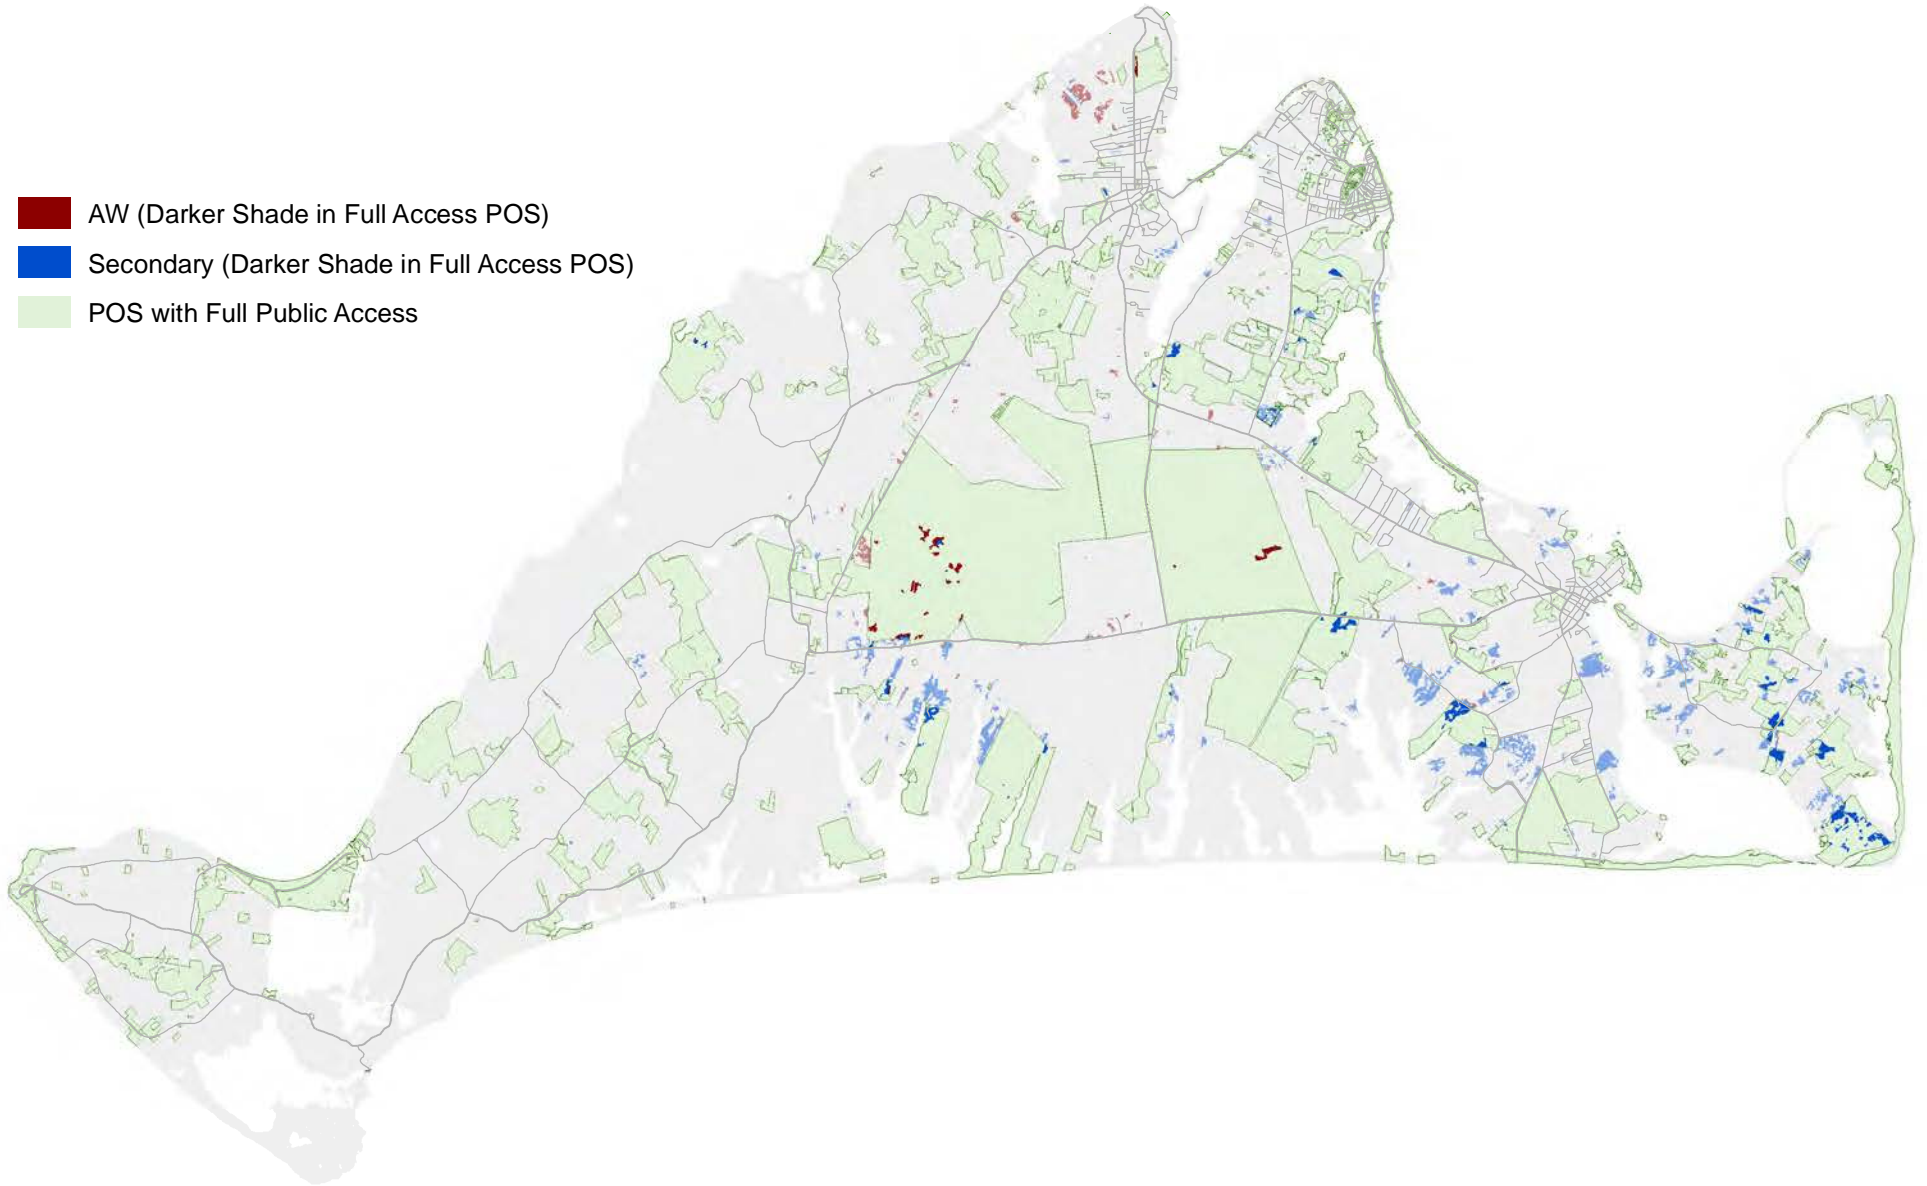

Pitch Pine_Heath Understory

- AW (Darker Shade in Full Access POS)
- Secondary (Darker Shade in Full Access POS)
- POS with Full Public Access