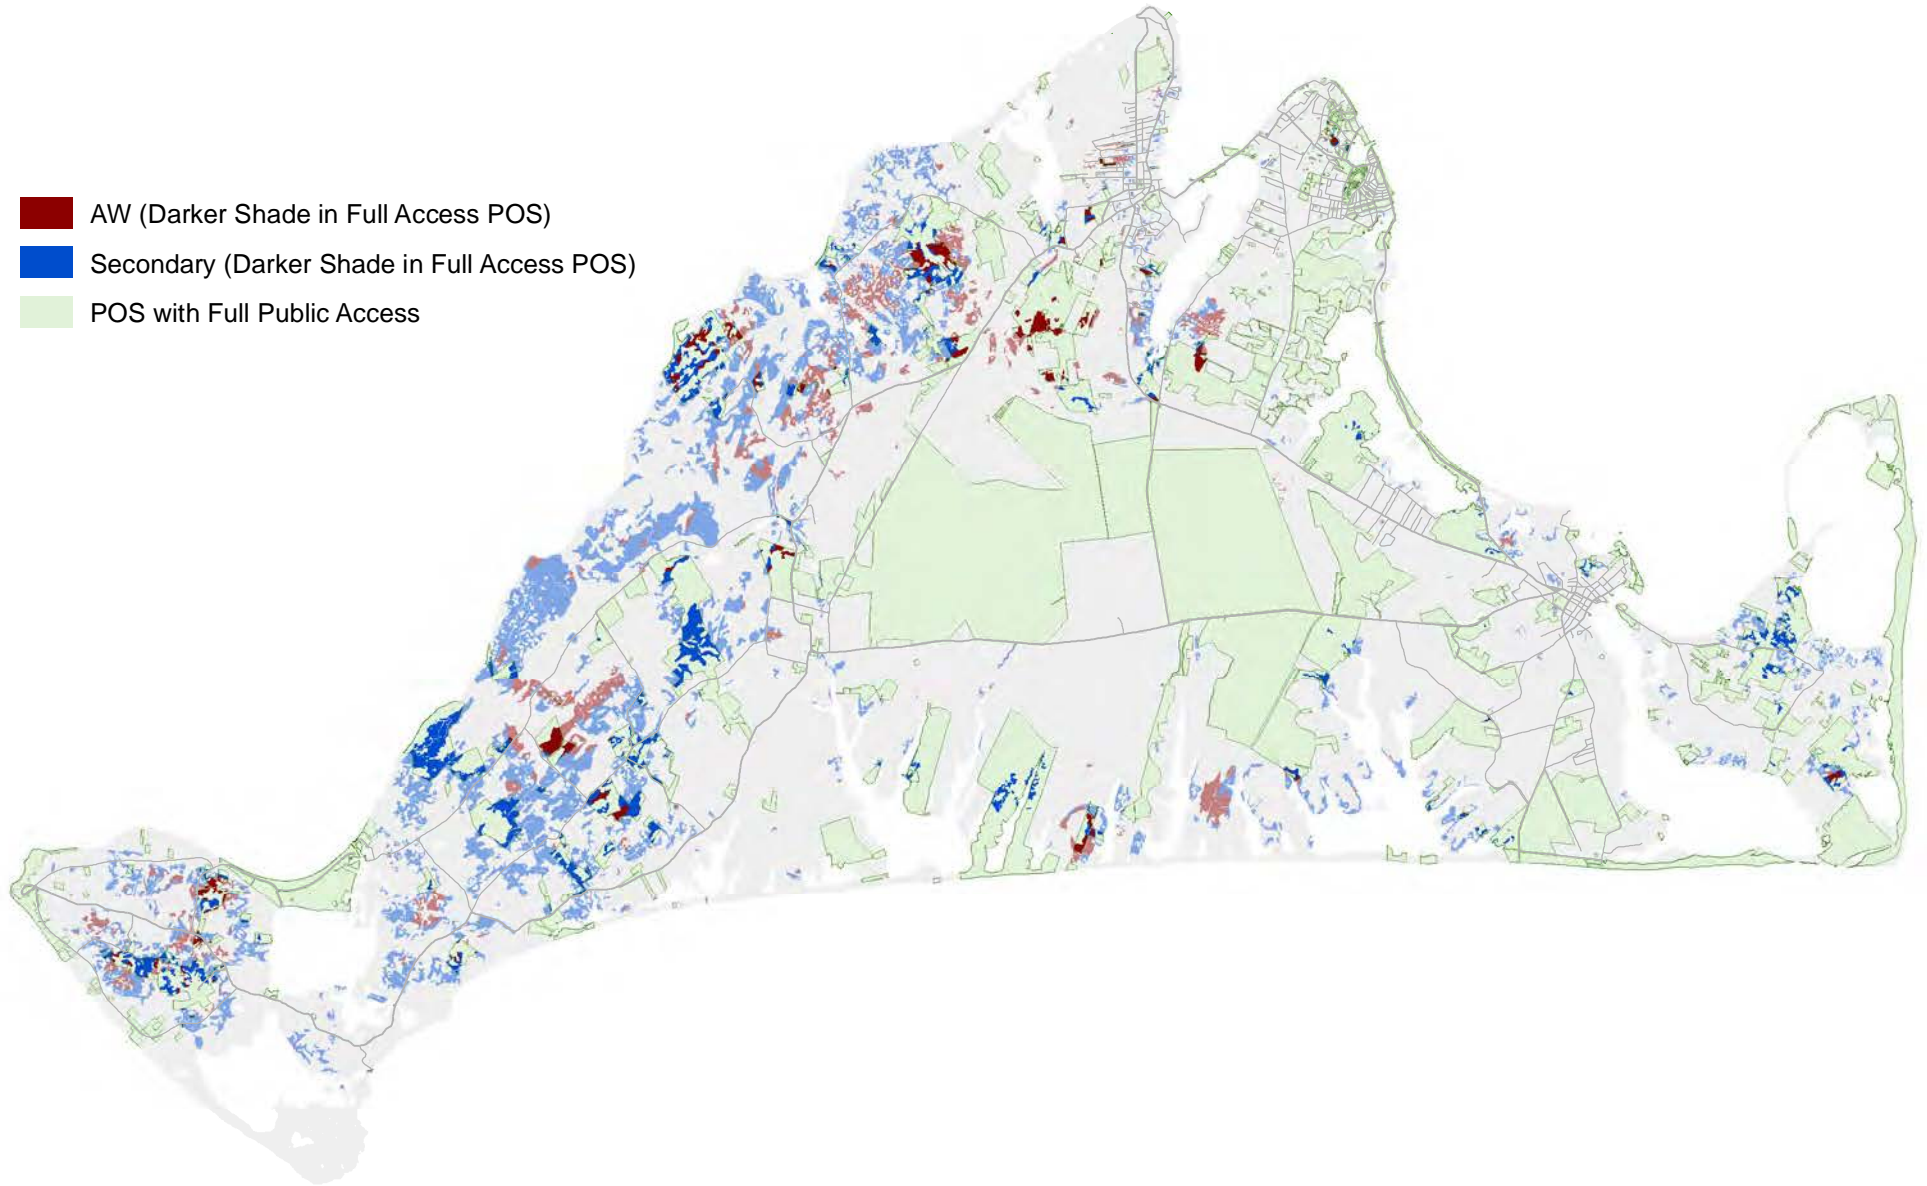

Closed Scrub Oak With Mixed Exotic Evergreen

-  AW (Darker Shade in Full Access POS)
-  Secondary (Darker Shade in Full Access POS)
-  POS with Full Public Access

Closed Scrub Oak

- AW (Darker Shade in Full Access POS)
- Secondary (Darker Shade in Full Access POS)
- POS with Full Public Access

Coastal Oak_Heath Forest With Mixed Exotic Evergre

Coastal Oak_Heath Forest

-  AW (Darker Shade in Full Access POS)
-  Secondary (Darker Shade in Full Access POS)
-  POS with Full Public Access

Coastal Oak_Mixed Shrub With Mixed Exotic Evergree

-  AW (Darker Shade in Full Access POS)
-  Secondary (Darker Shade in Full Access POS)
-  POS with Full Public Access

Coastal Oak_Mixed Shrub

-  AW (Darker Shade in Full Access POS)
-  Secondary (Darker Shade in Full Access POS)
-  POS with Full Public Access

Coastal Oak_Scrub Oak With Mixed Exotic Evergreen

-  AW (Darker Shade in Full Access POS)
-  Secondary (Darker Shade in Full Access POS)
-  POS with Full Public Access

Coastal Oak_Scrub Oak

- AW (Darker Shade in Full Access POS)
- Secondary (Darker Shade in Full Access POS)
- POS with Full Public Access