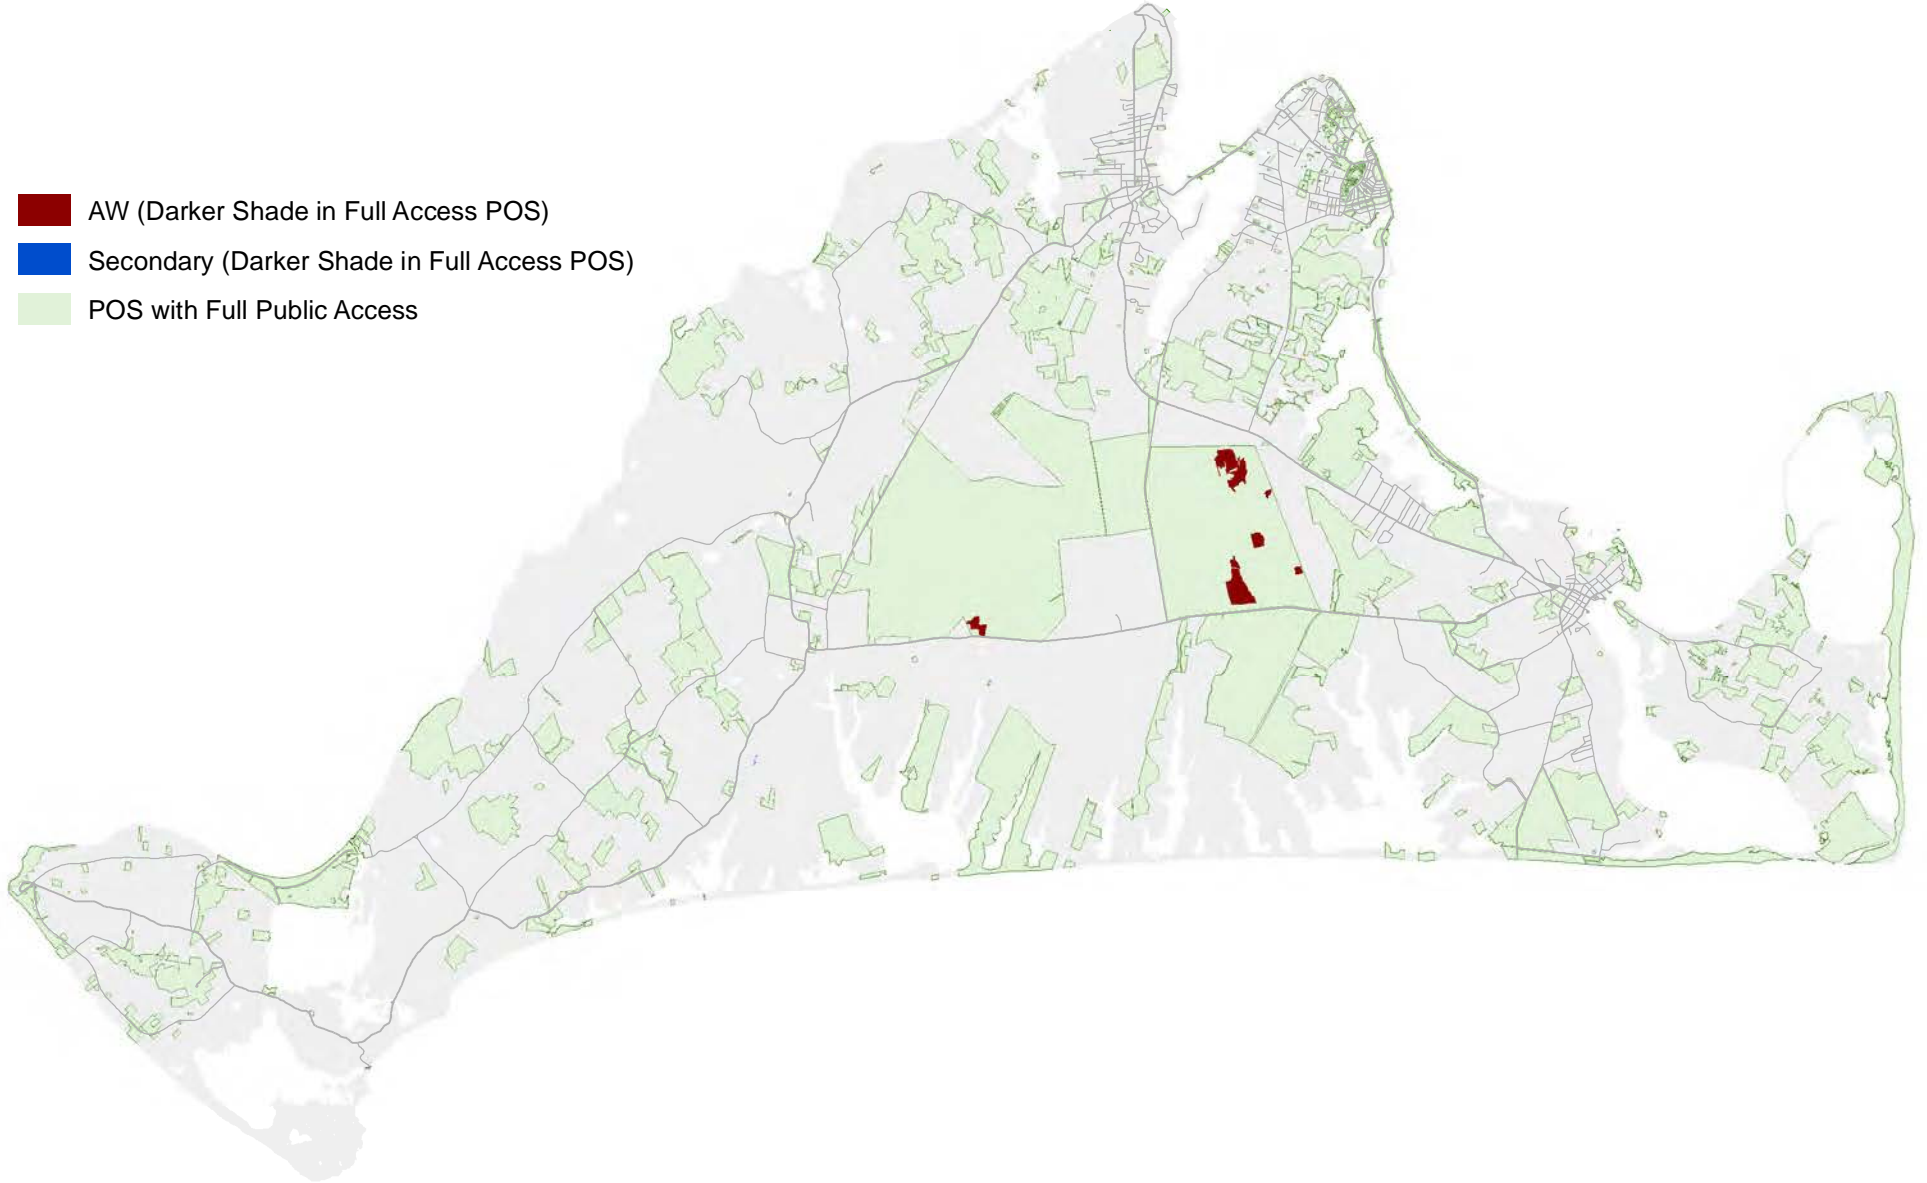

- AW (Darker Shade in Full Access POS)
- Secondary (Darker Shade in Full Access POS)
- POS with Full Public Access

Pitch Pine_Oak Forest With Mixed Exotic Evergreen

-  AW (Darker Shade in Full Access POS)
-  Secondary (Darker Shade in Full Access POS)
-  POS with Full Public Access