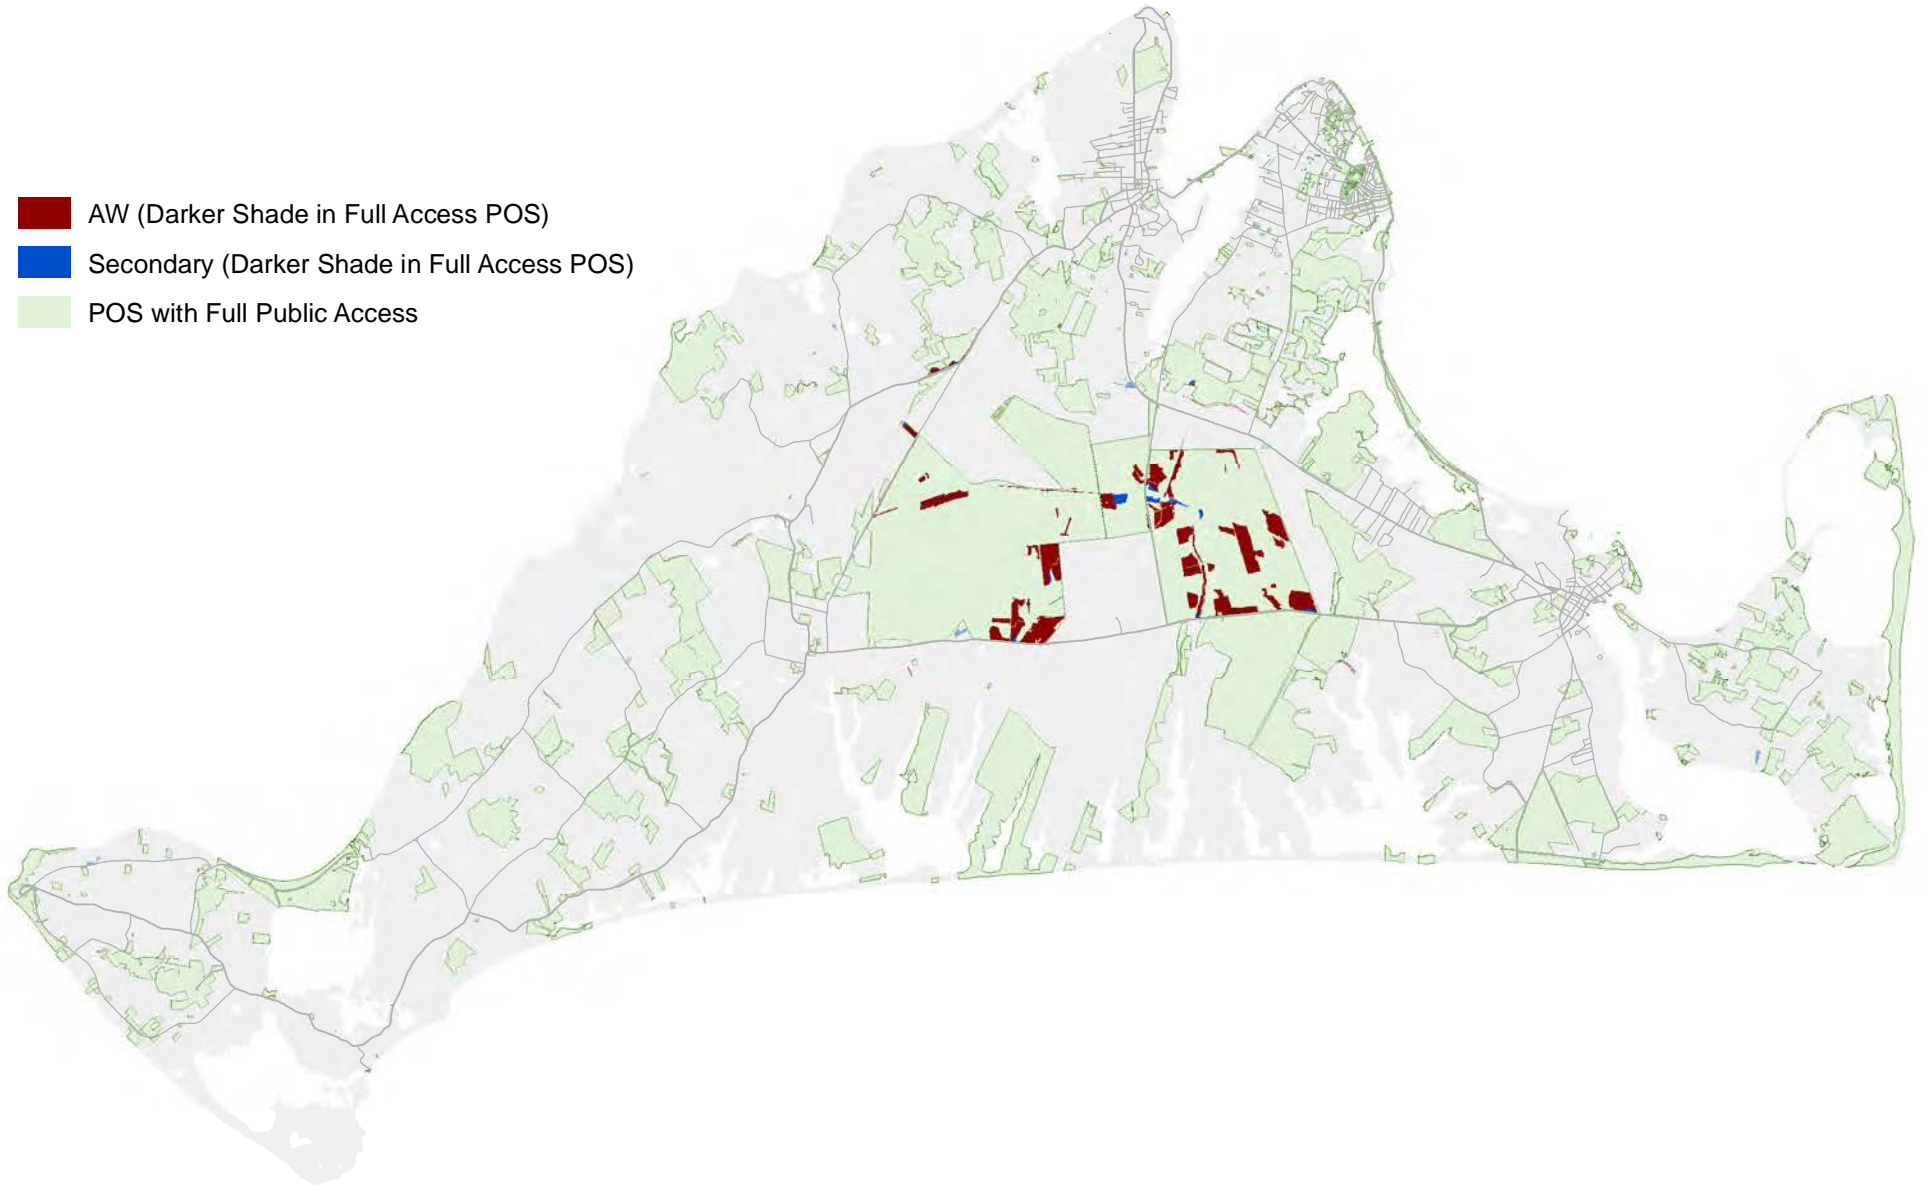

Maritime Forest On Upland

- AW (Darker Shade in Full Access POS)
- Secondary (Darker Shade in Full Access POS)
- POS with Full Public Access

Mixed Deciduous Forest

-  AW (Darker Shade in Full Access POS)
-  Secondary (Darker Shade in Full Access POS)
-  POS with Full Public Access

Mixed Planted Evergreens

-  AW (Darker Shade in Full Access POS)
-  Secondary (Darker Shade in Full Access POS)
-  POS with Full Public Access

Open Scrub Oak

- AW (Darker Shade in Full Access POS)
- Secondary (Darker Shade in Full Access POS)
- POS with Full Public Access