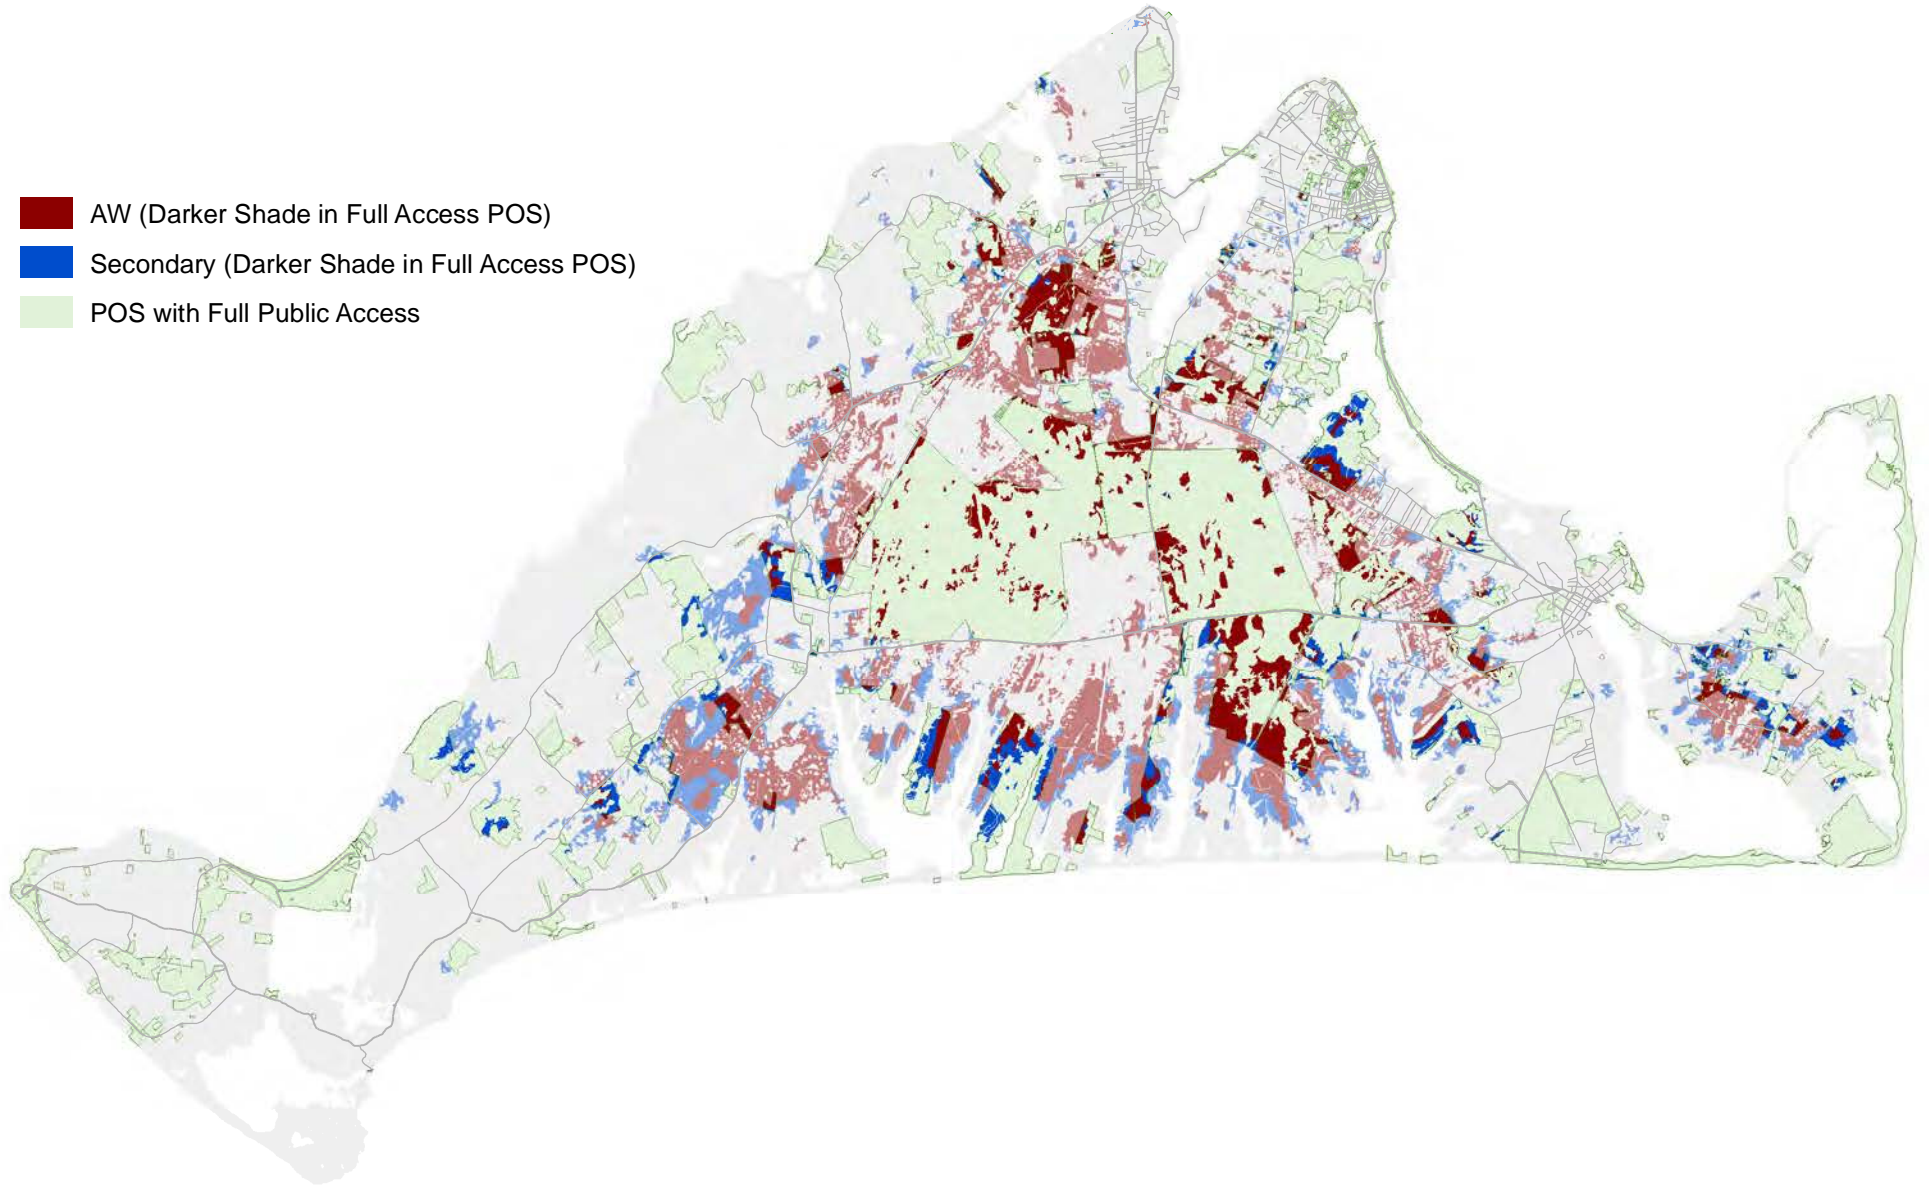

Closed Scrub Oak With Mixed Exotic Evergreen

-  AW (Darker Shade in Full Access POS)
-  Secondary (Darker Shade in Full Access POS)
-  POS with Full Public Access

Closed Scrub Oak

- AW (Darker Shade in Full Access POS)
- Secondary (Darker Shade in Full Access POS)
- POS with Full Public Access

Coastal Oak_Heath Forest With Mixed Exotic Evergre

Coastal Oak_Heath Forest

-  AW (Darker Shade in Full Access POS)
-  Secondary (Darker Shade in Full Access POS)
-  POS with Full Public Access

Coastal Oak_Mixed Shrub With Mixed Exotic Evergree

-  AW (Darker Shade in Full Access POS)
-  Secondary (Darker Shade in Full Access POS)
-  POS with Full Public Access

Coastal Oak_Mixed Shrub

-  AW (Darker Shade in Full Access POS)
-  Secondary (Darker Shade in Full Access POS)
-  POS with Full Public Access