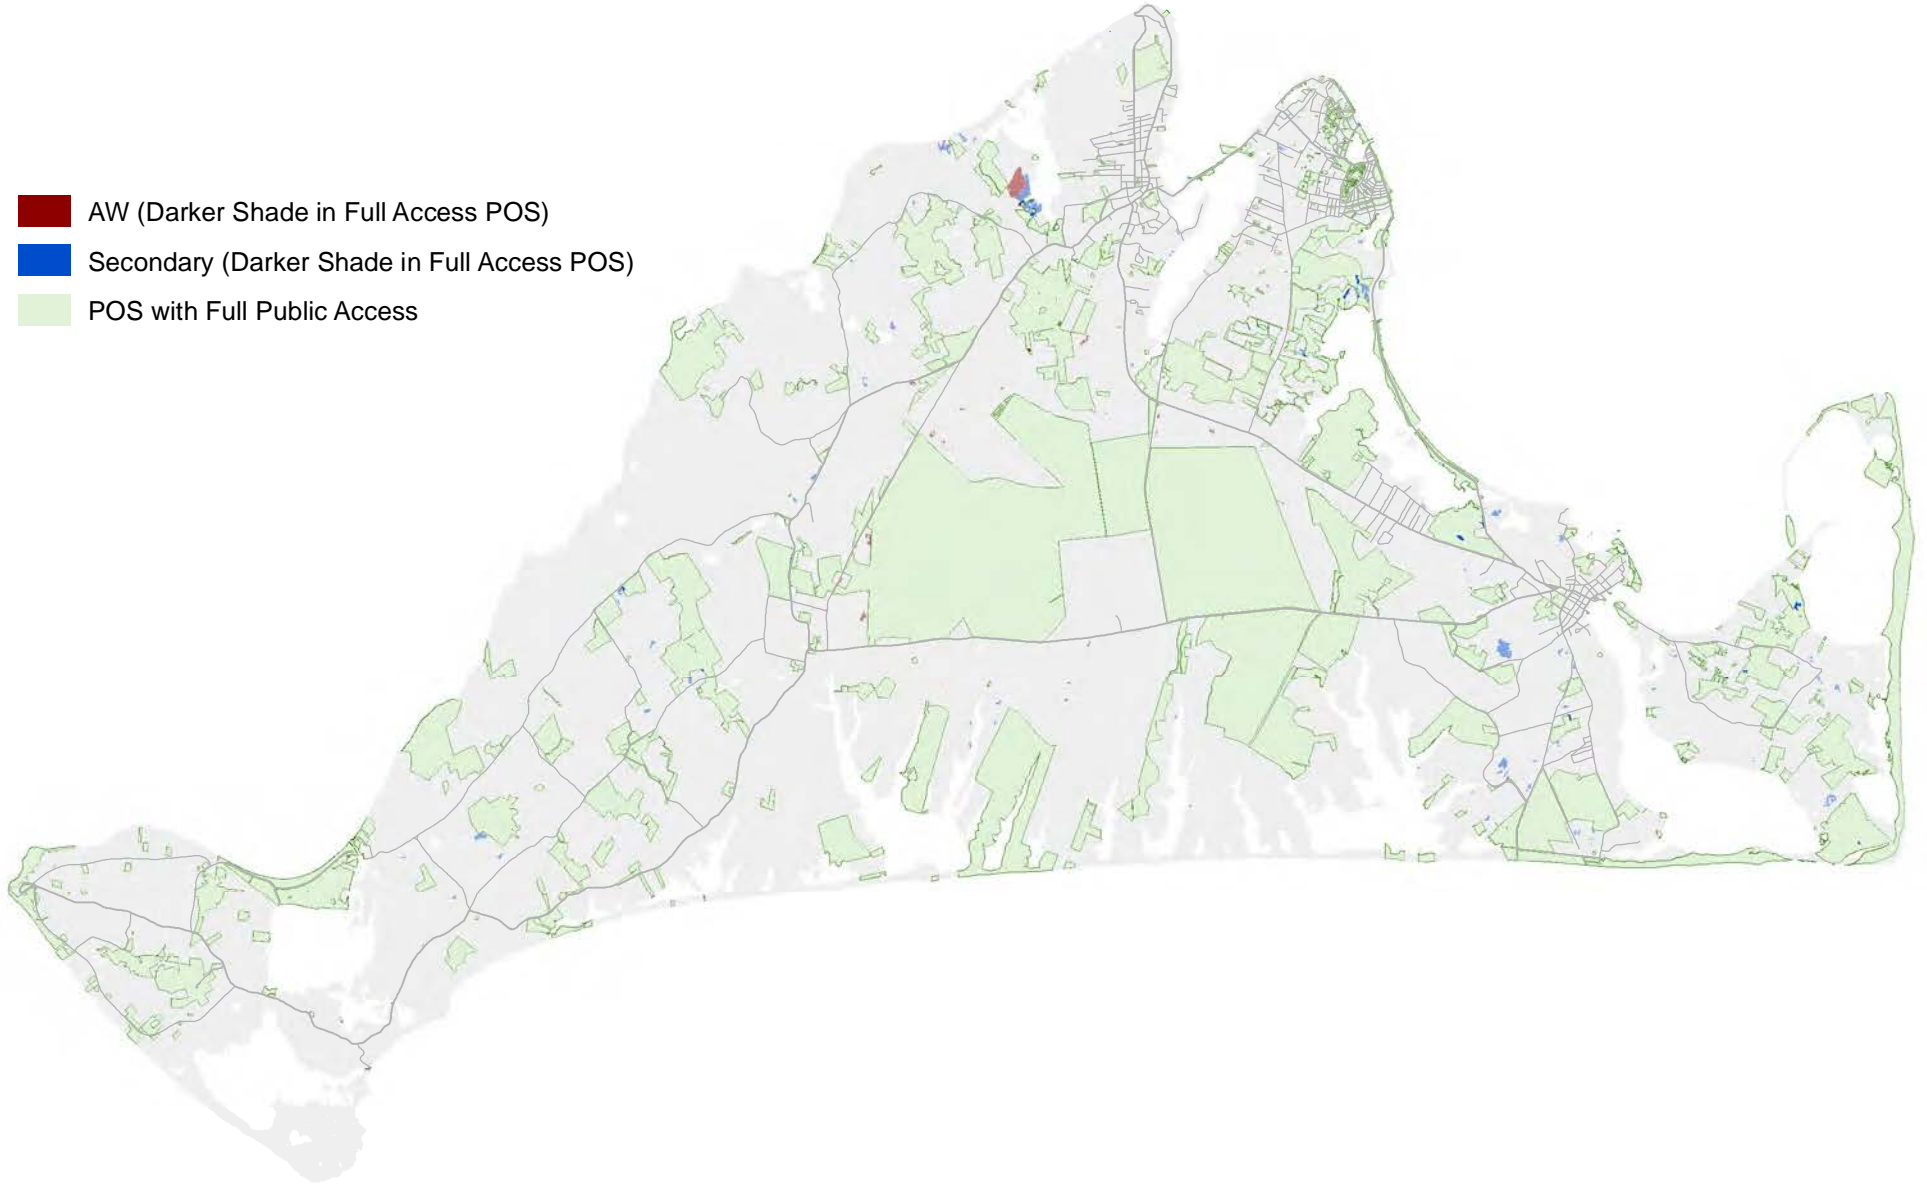

Mixed Planted Evergreens

-  AW (Darker Shade in Full Access POS)
-  Secondary (Darker Shade in Full Access POS)
-  POS with Full Public Access

Open Scrub Oak

- AW (Darker Shade in Full Access POS)
- Secondary (Darker Shade in Full Access POS)
- POS with Full Public Access

Pitch Pine Scrub Oak With Mixed Exotic Evergreen

-  AW (Darker Shade in Full Access POS)
-  Secondary (Darker Shade in Full Access POS)
-  POS with Full Public Access

Pitch Pine Scrub Oak

-  AW (Darker Shade in Full Access POS)
-  Secondary (Darker Shade in Full Access POS)
-  POS with Full Public Access

Pitch Pine with mixed exotic evergreen

- AW (Darker Shade in Full Access POS)
- Secondary (Darker Shade in Full Access POS)
- POS with Full Public Access

Pitch Pine

-  AW (Darker Shade in Full Access POS)
-  Secondary (Darker Shade in Full Access POS)
-  POS with Full Public Access