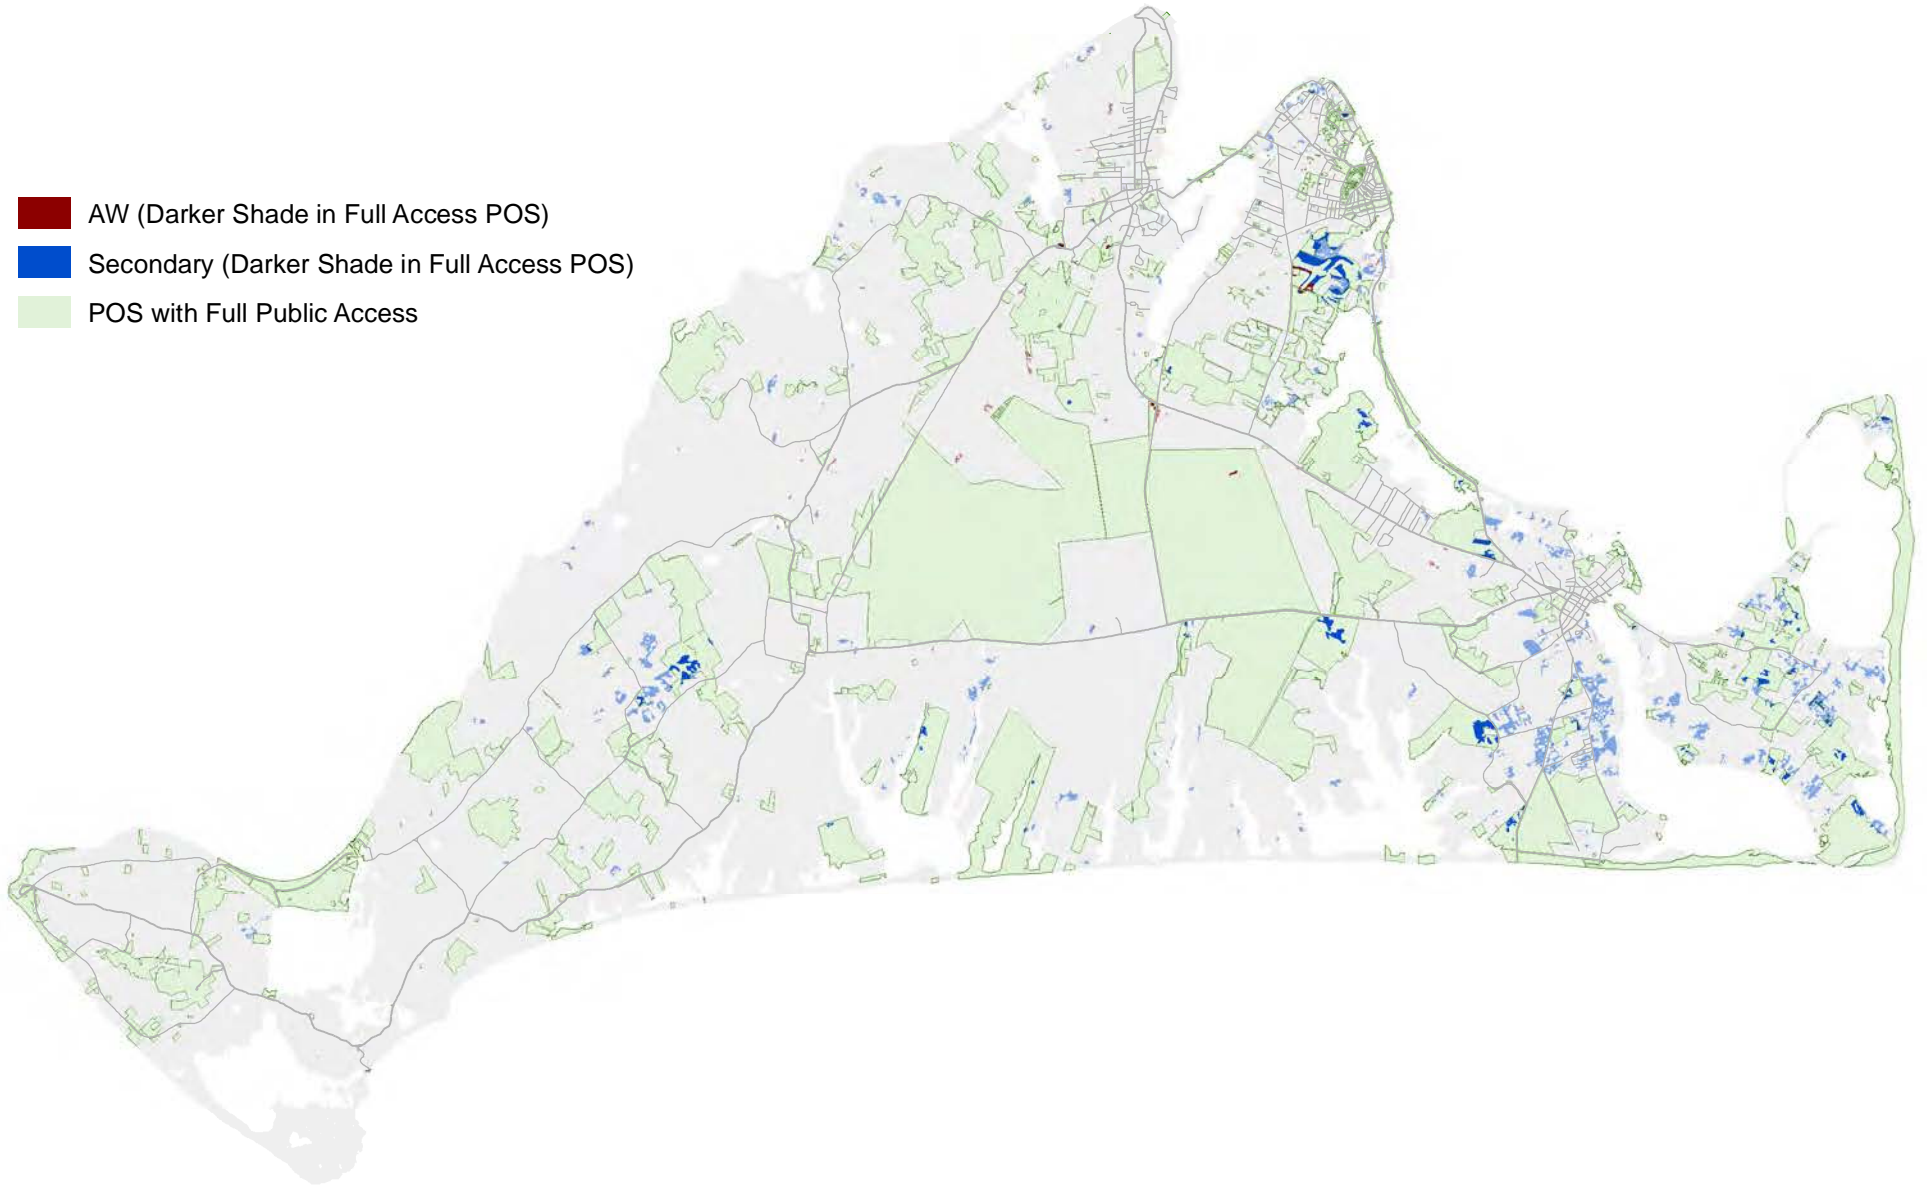

Pitch Pine_Mixed Shrub Understory

- AW (Darker Shade in Full Access POS)
- Secondary (Darker Shade in Full Access POS)
- POS with Full Public Access