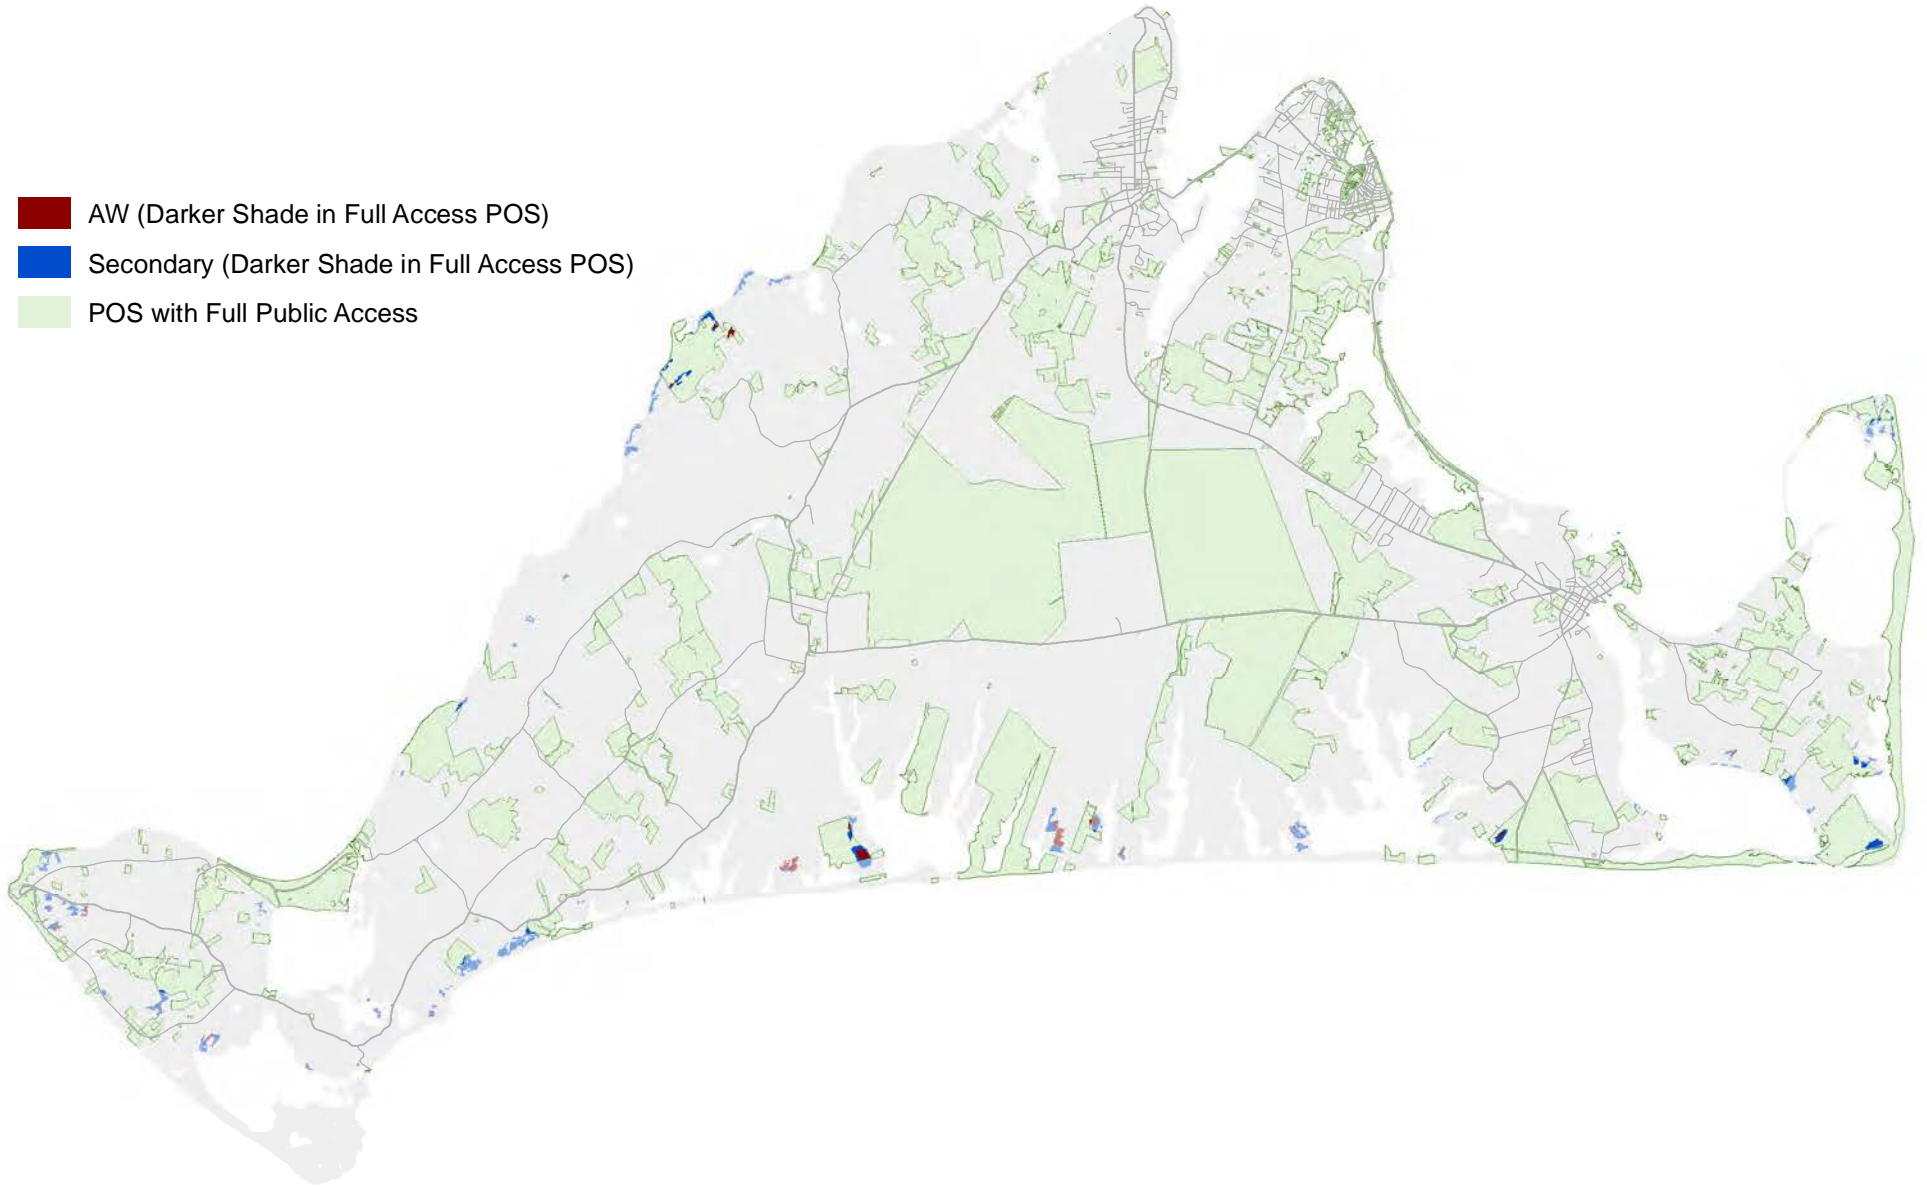

-  AW (Darker Shade in Full Access POS)
-  Secondary (Darker Shade in Full Access POS)
-  POS with Full Public Access

Coastal Oak_Mixed Shrub

-  AW (Darker Shade in Full Access POS)
-  Secondary (Darker Shade in Full Access POS)
-  POS with Full Public Access

Coastal Oak_Scrub Oak With Mixed Exotic Evergreen

-  AW (Darker Shade in Full Access POS)
-  Secondary (Darker Shade in Full Access POS)
-  POS with Full Public Access

Coastal Oak_Scrub Oak

- AW (Darker Shade in Full Access POS)
- Secondary (Darker Shade in Full Access POS)
- POS with Full Public Access

Maritime Forest On Upland

- AW (Darker Shade in Full Access POS)
- Secondary (Darker Shade in Full Access POS)
- POS with Full Public Access

Mixed Deciduous Forest

-  AW (Darker Shade in Full Access POS)
-  Secondary (Darker Shade in Full Access POS)
-  POS with Full Public Access

Mixed Planted Evergreens

-  AW (Darker Shade in Full Access POS)
-  Secondary (Darker Shade in Full Access POS)
-  POS with Full Public Access

Open Scrub Oak

- AW (Darker Shade in Full Access POS)
- Secondary (Darker Shade in Full Access POS)
- POS with Full Public Access