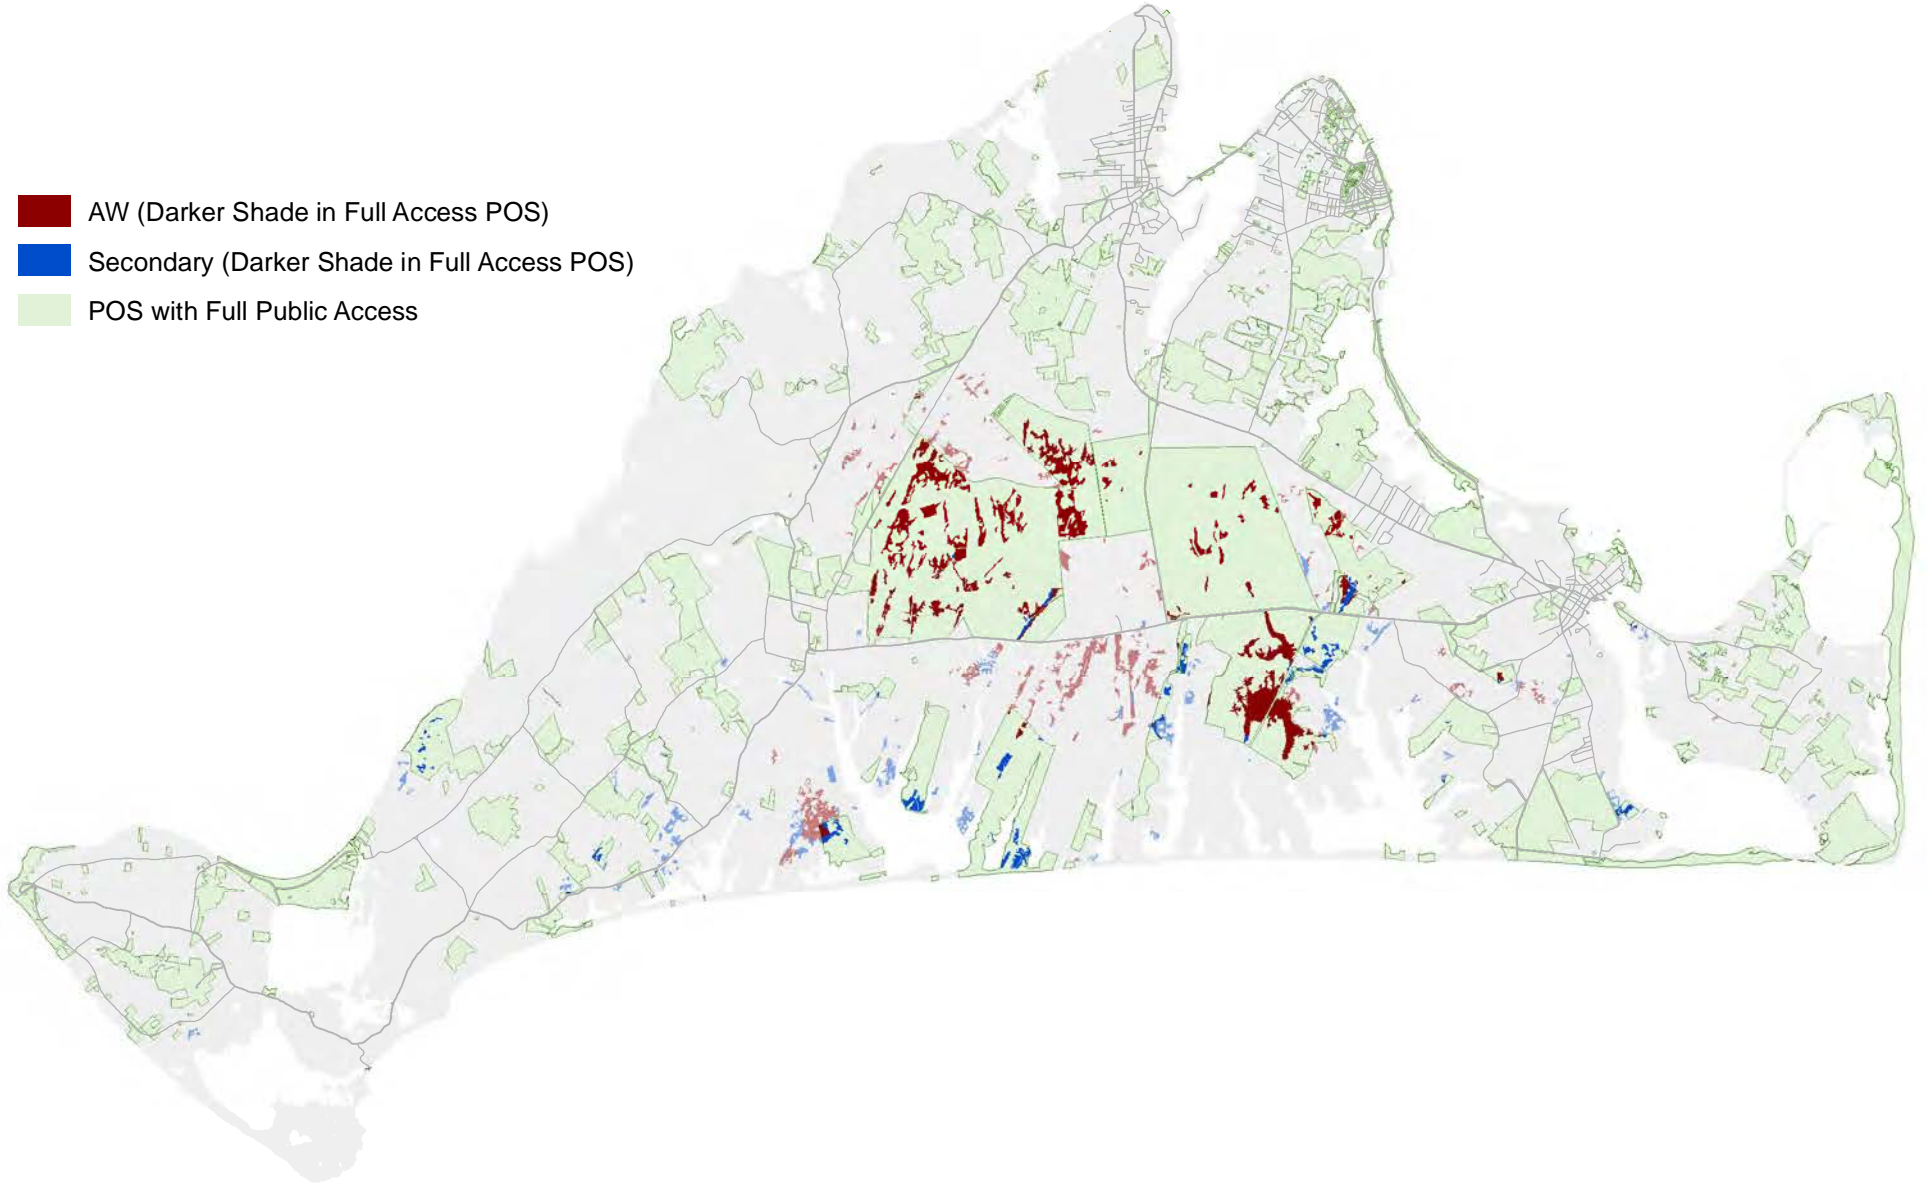

Closed Scrub Oak With Mixed Exotic Evergreen

-  AW (Darker Shade in Full Access POS)
-  Secondary (Darker Shade in Full Access POS)
-  POS with Full Public Access

Closed Scrub Oak

- AW (Darker Shade in Full Access POS)
- Secondary (Darker Shade in Full Access POS)
- POS with Full Public Access

Coastal Oak_Heath Forest With Mixed Exotic Evergre

Coastal Oak_Heath Forest

-  AW (Darker Shade in Full Access POS)
-  Secondary (Darker Shade in Full Access POS)
-  POS with Full Public Access

Coastal Oak_Mixed Shrub With Mixed Exotic Evergree

-  AW (Darker Shade in Full Access POS)
-  Secondary (Darker Shade in Full Access POS)
-  POS with Full Public Access

Coastal Oak_Mixed Shrub

-  AW (Darker Shade in Full Access POS)
-  Secondary (Darker Shade in Full Access POS)
-  POS with Full Public Access