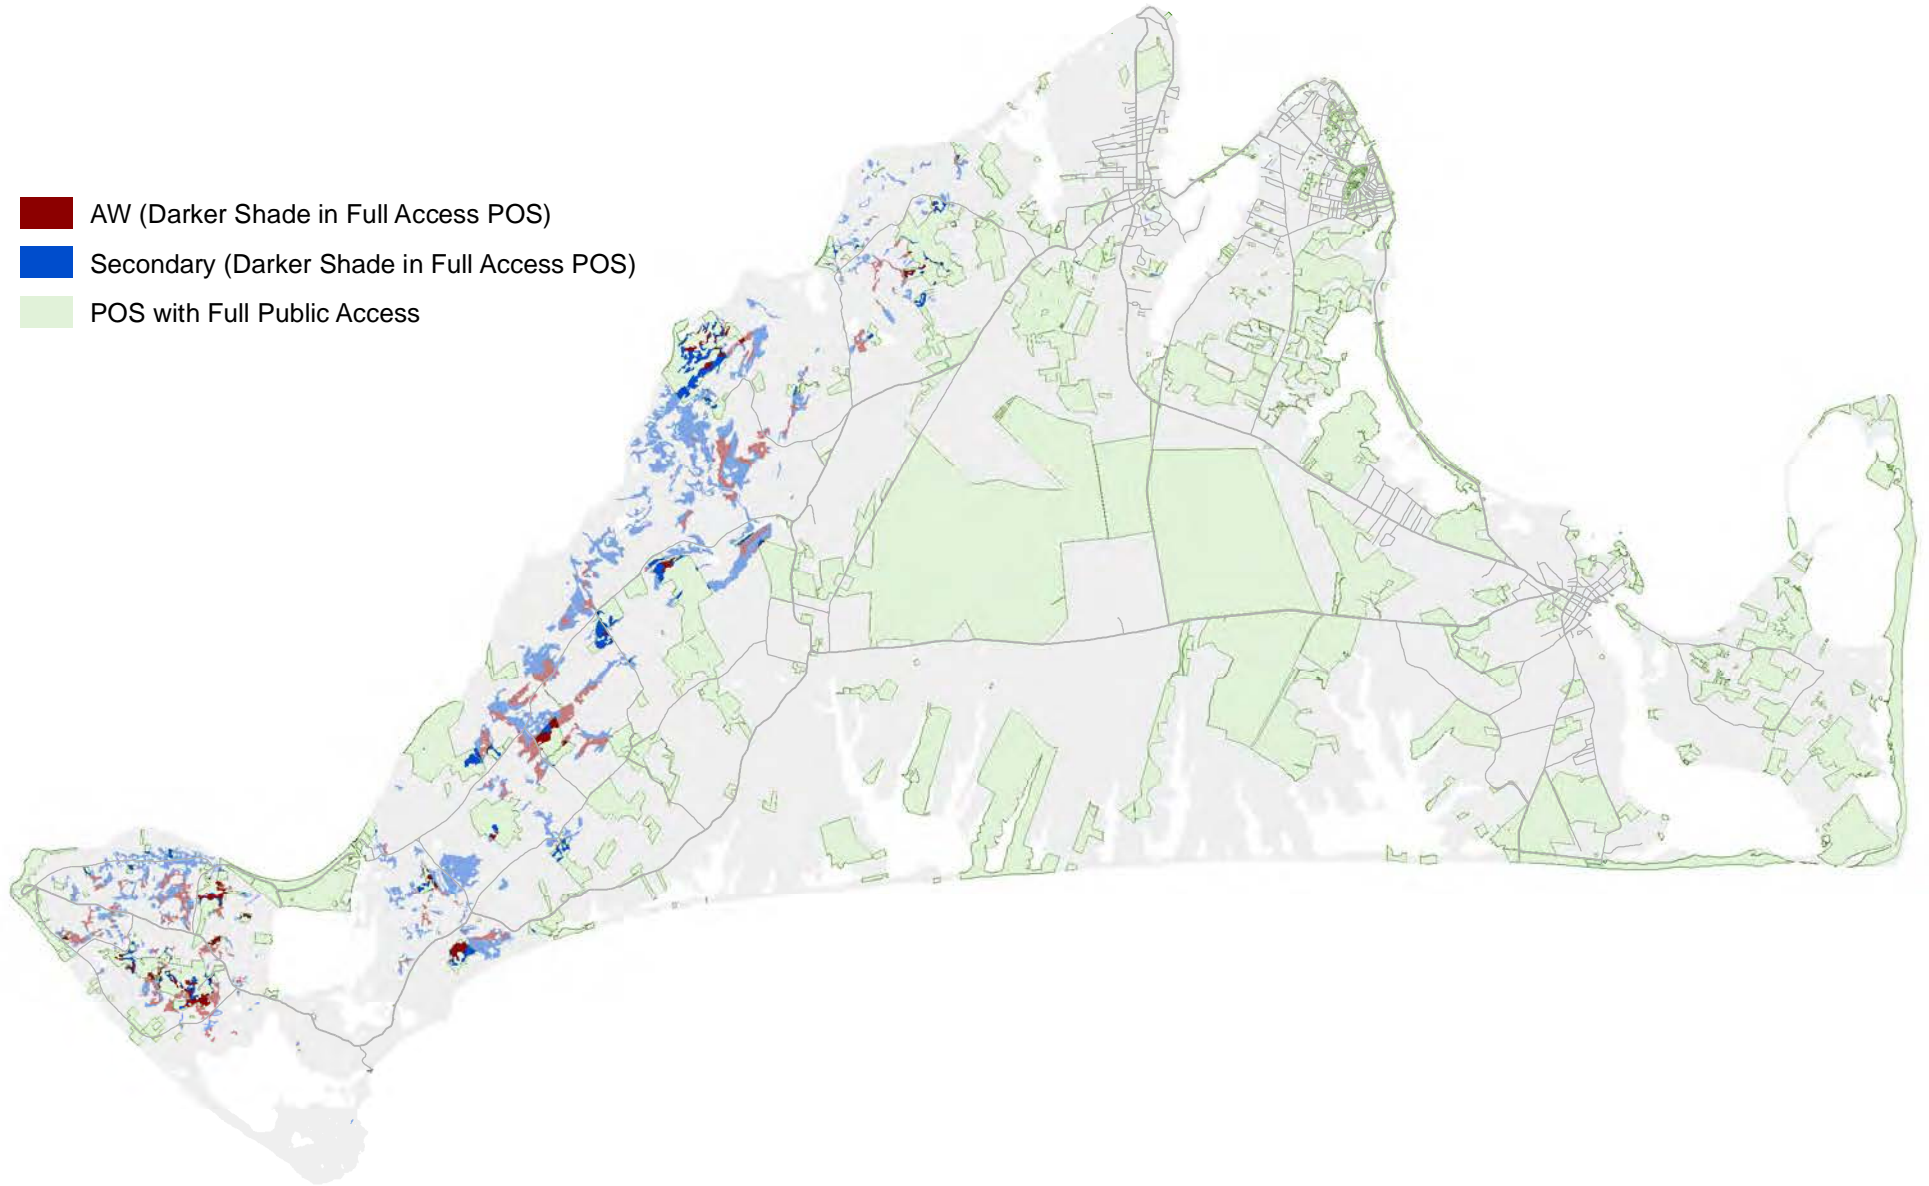

-  AW (Darker Shade in Full Access POS)
-  Secondary (Darker Shade in Full Access POS)
-  POS with Full Public Access

Coastal Oak_Mixed Shrub

-  AW (Darker Shade in Full Access POS)
-  Secondary (Darker Shade in Full Access POS)
-  POS with Full Public Access

Coastal Oak_Scrub Oak With Mixed Exotic Evergreen

-  AW (Darker Shade in Full Access POS)
-  Secondary (Darker Shade in Full Access POS)
-  POS with Full Public Access

Coastal Oak_Scrub Oak

- AW (Darker Shade in Full Access POS)
- Secondary (Darker Shade in Full Access POS)
- POS with Full Public Access

Maritime Forest On Upland

- AW (Darker Shade in Full Access POS)
- Secondary (Darker Shade in Full Access POS)
- POS with Full Public Access

Mixed Deciduous Forest

-  AW (Darker Shade in Full Access POS)
-  Secondary (Darker Shade in Full Access POS)
-  POS with Full Public Access

Mixed Planted Evergreens

-  AW (Darker Shade in Full Access POS)
-  Secondary (Darker Shade in Full Access POS)
-  POS with Full Public Access

Open Scrub Oak

- AW (Darker Shade in Full Access POS)
- Secondary (Darker Shade in Full Access POS)
- POS with Full Public Access