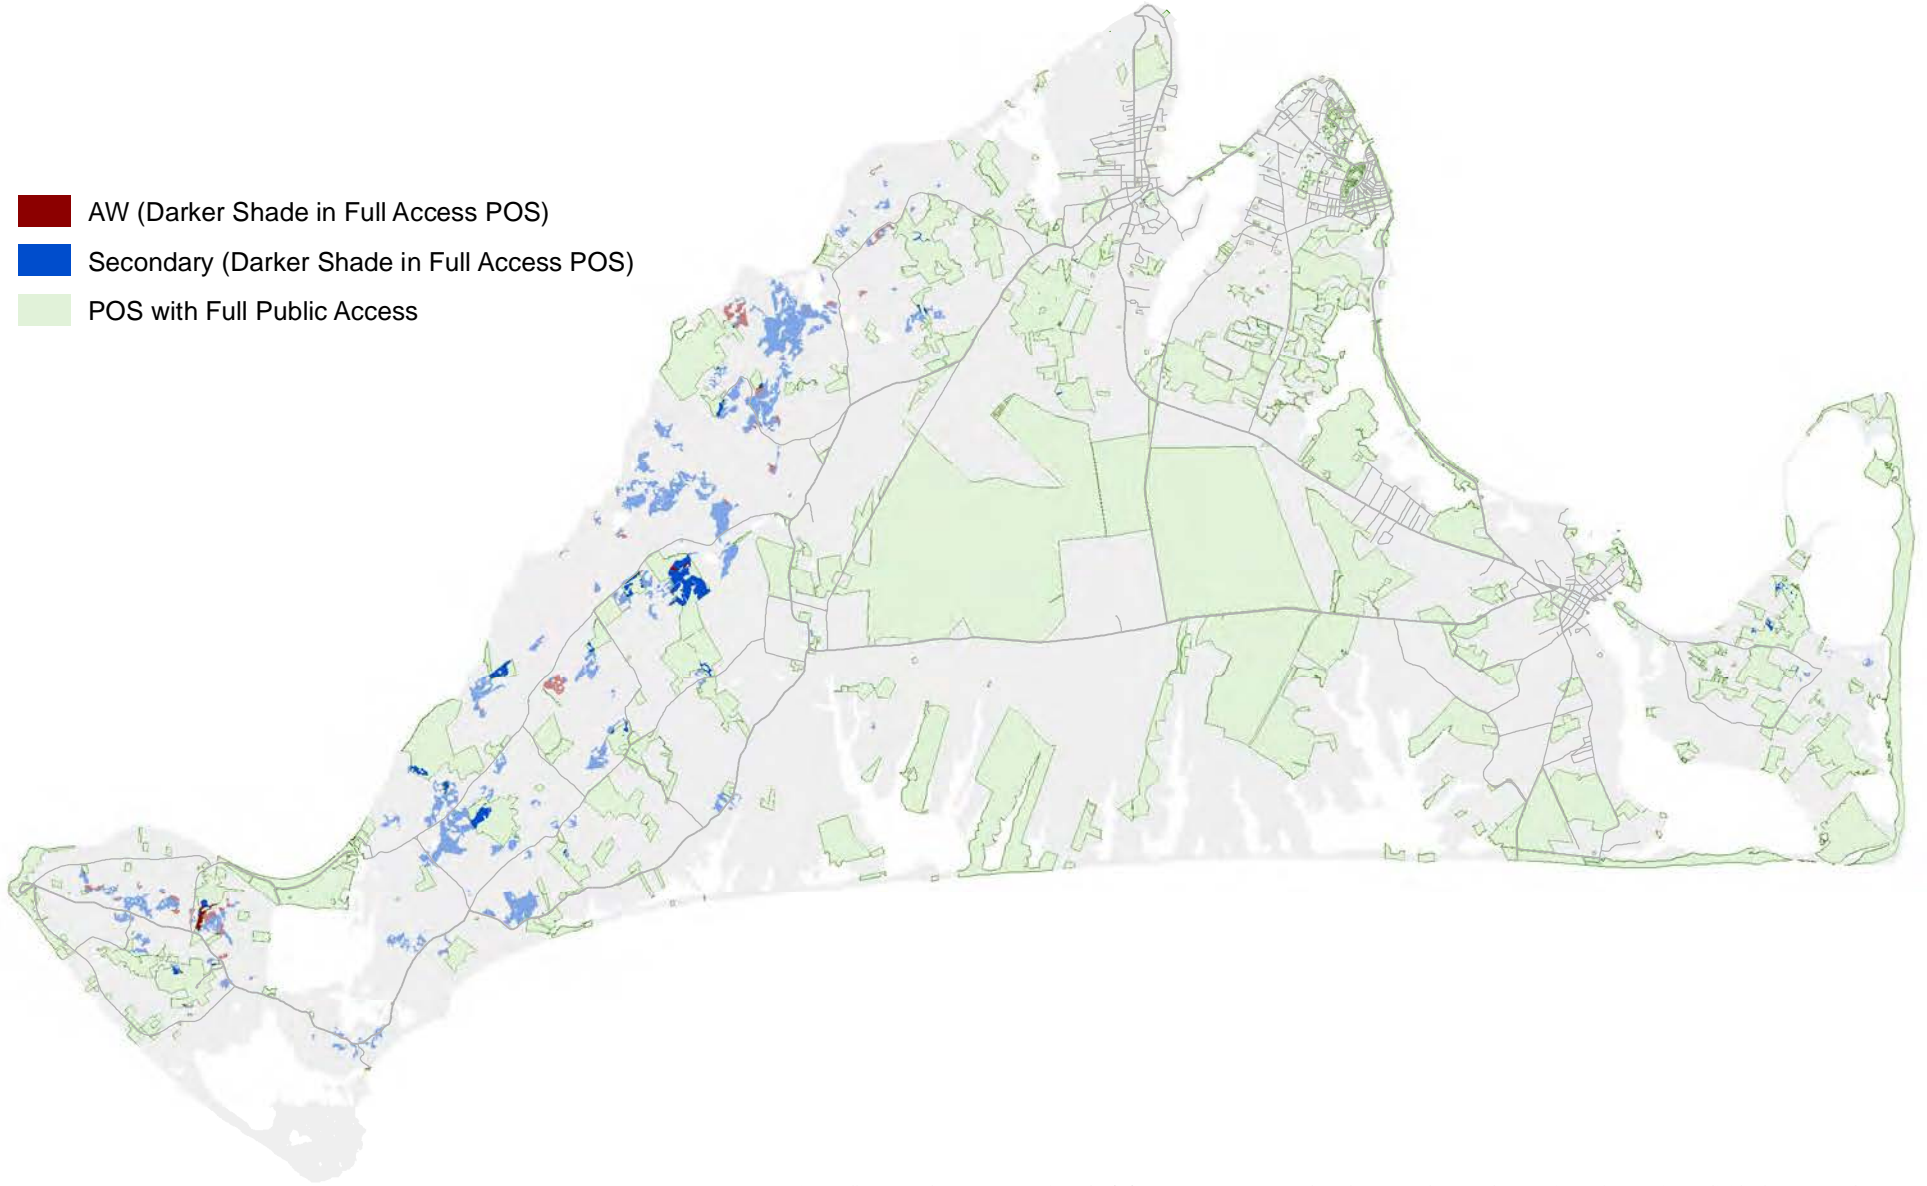

- AW (Darker Shade in Full Access POS)
- Secondary (Darker Shade in Full Access POS)
- POS with Full Public Access

Pitch Pine_Oak Forest With Mixed Exotic Evergreen

-  AW (Darker Shade in Full Access POS)
-  Secondary (Darker Shade in Full Access POS)
-  POS with Full Public Access

Pitch Pine_Oak Forest

-  AW (Darker Shade in Full Access POS)
-  Secondary (Darker Shade in Full Access POS)
-  POS with Full Public Access

Red Cedar Woodland

-  AW (Darker Shade in Full Access POS)
-  Secondary (Darker Shade in Full Access POS)
-  POS with Full Public Access

Successional Mixed Forest

-  AW (Darker Shade in Full Access POS)
-  Secondary (Darker Shade in Full Access POS)
-  POS with Full Public Access

Wooded Deciduous Swamp

-  AW (Darker Shade in Full Access POS)
-  Secondary (Darker Shade in Full Access POS)
-  POS with Full Public Access