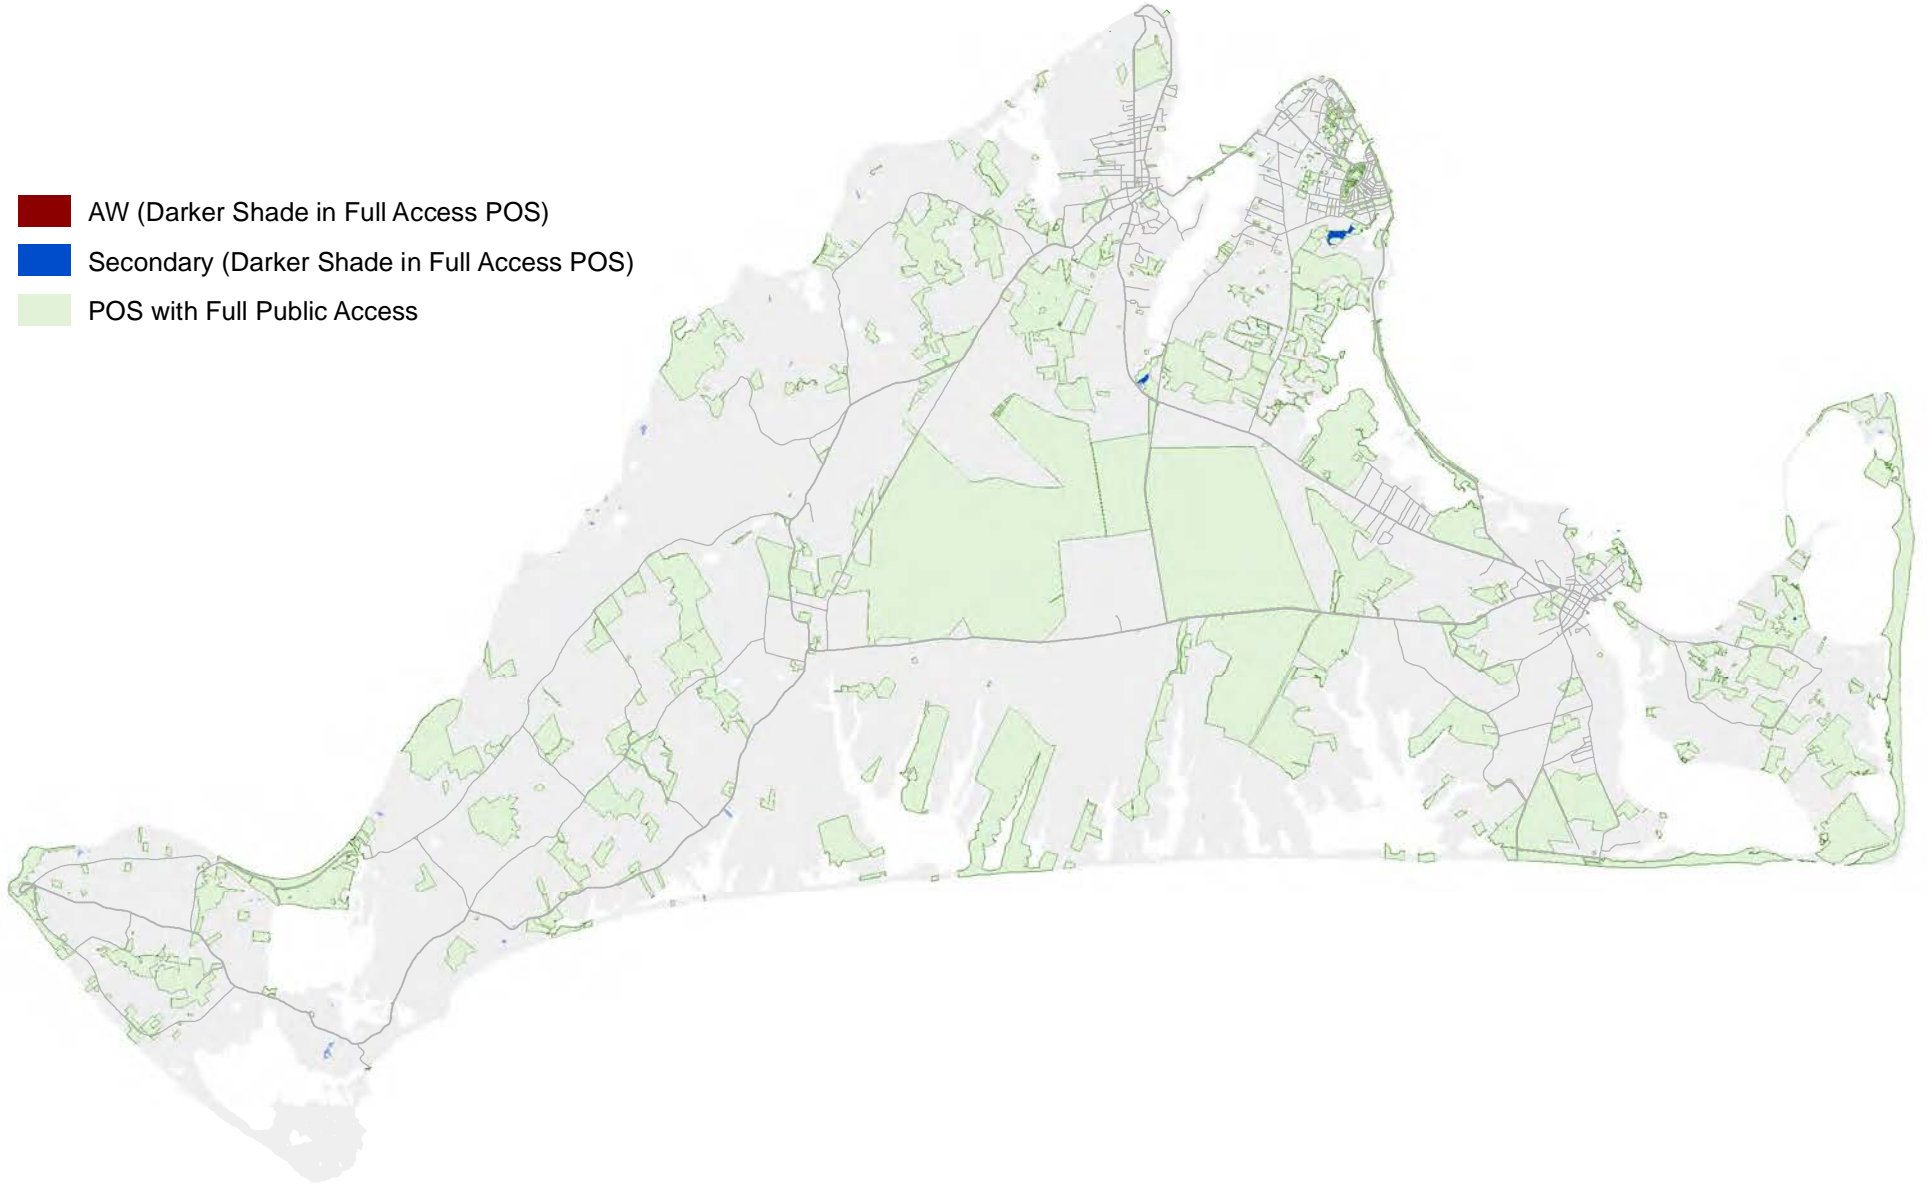

Red Cedar Woodland

- AW (Darker Shade in Full Access POS)
- Secondary (Darker Shade in Full Access POS)
- POS with Full Public Access